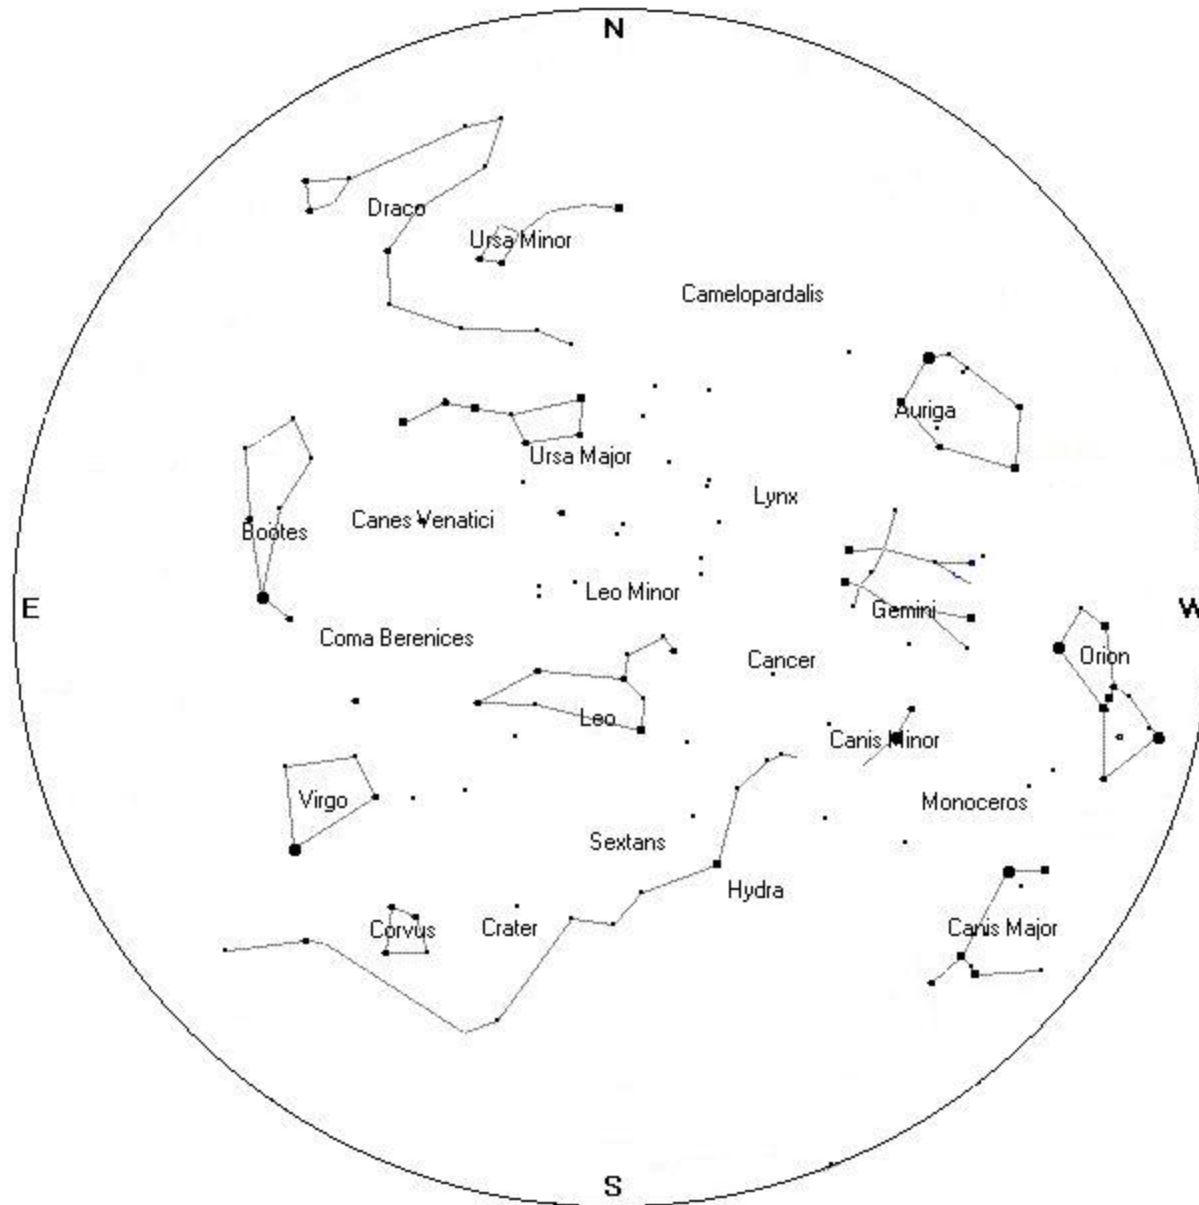

NHAC Observation Challenge - April

Object	Seen	Common Name	Type	AL Club	Action	RA	Dec	Naked Eye	Binocular	Telescope
Leo			Constellation	Constellations	Sketch			X		
Leo Minor			Constellation	Constellations	Sketch			X		
M 44		Bee Hive	Open Cluster	Messier Messier Binoc	Locate and Sketch	08 h 40 m	+ 19 ° 40 '	X	X	X
M 48			Open Cluster	Messier Messier Binoc	Locate and Sketch	08 h 13.8 m	- 05 ° 48 '	X	X	X
M 67			Open Cluster	Messier Messier Binoc	Locate and Sketch	08 h 50.4 m	+ 11 ° 49 '	X	X	X
NGC 2343			Open Cluster	Deep Sky Binoc Herschel	Locate and Sketch	07 h 08.3 m	- 10 ° 39 '		X	X
NGC 2360			Open Cluster	Deep Sky Binoc Caldwell Herschel	Locate and Sketch	07 h 17.8 m	- 15 ° 37 '		X	X
NGC 2403			Galaxy	Deep Sky Binoc Herschel	Locate and Sketch	07 h 36.9 m	+ 65 ° 36 '		X	X
NGC 3242		Ghost of Jupiter	Planetary Nebulae	Caldwell 59 Herschel	Locate and Sketch	10 h 24.8 m	- 18 ° 39 '			X
α Gemini		Castor	Star	none	Locate	07 34 35.9	+31 53 18	X		
β Gemini		Pollux	Star	none	Locate	07 45 18.9	+28 01 34	X		
? Gemini		Almisan	Star	none	Locate	06 37 42.7	+16 23 57	X		

Name: _____

Date: _____

April – Whole Sky Chart

April – Constellation Maps

CANCER

Asellus Borealis

M 44

Asellus Australis