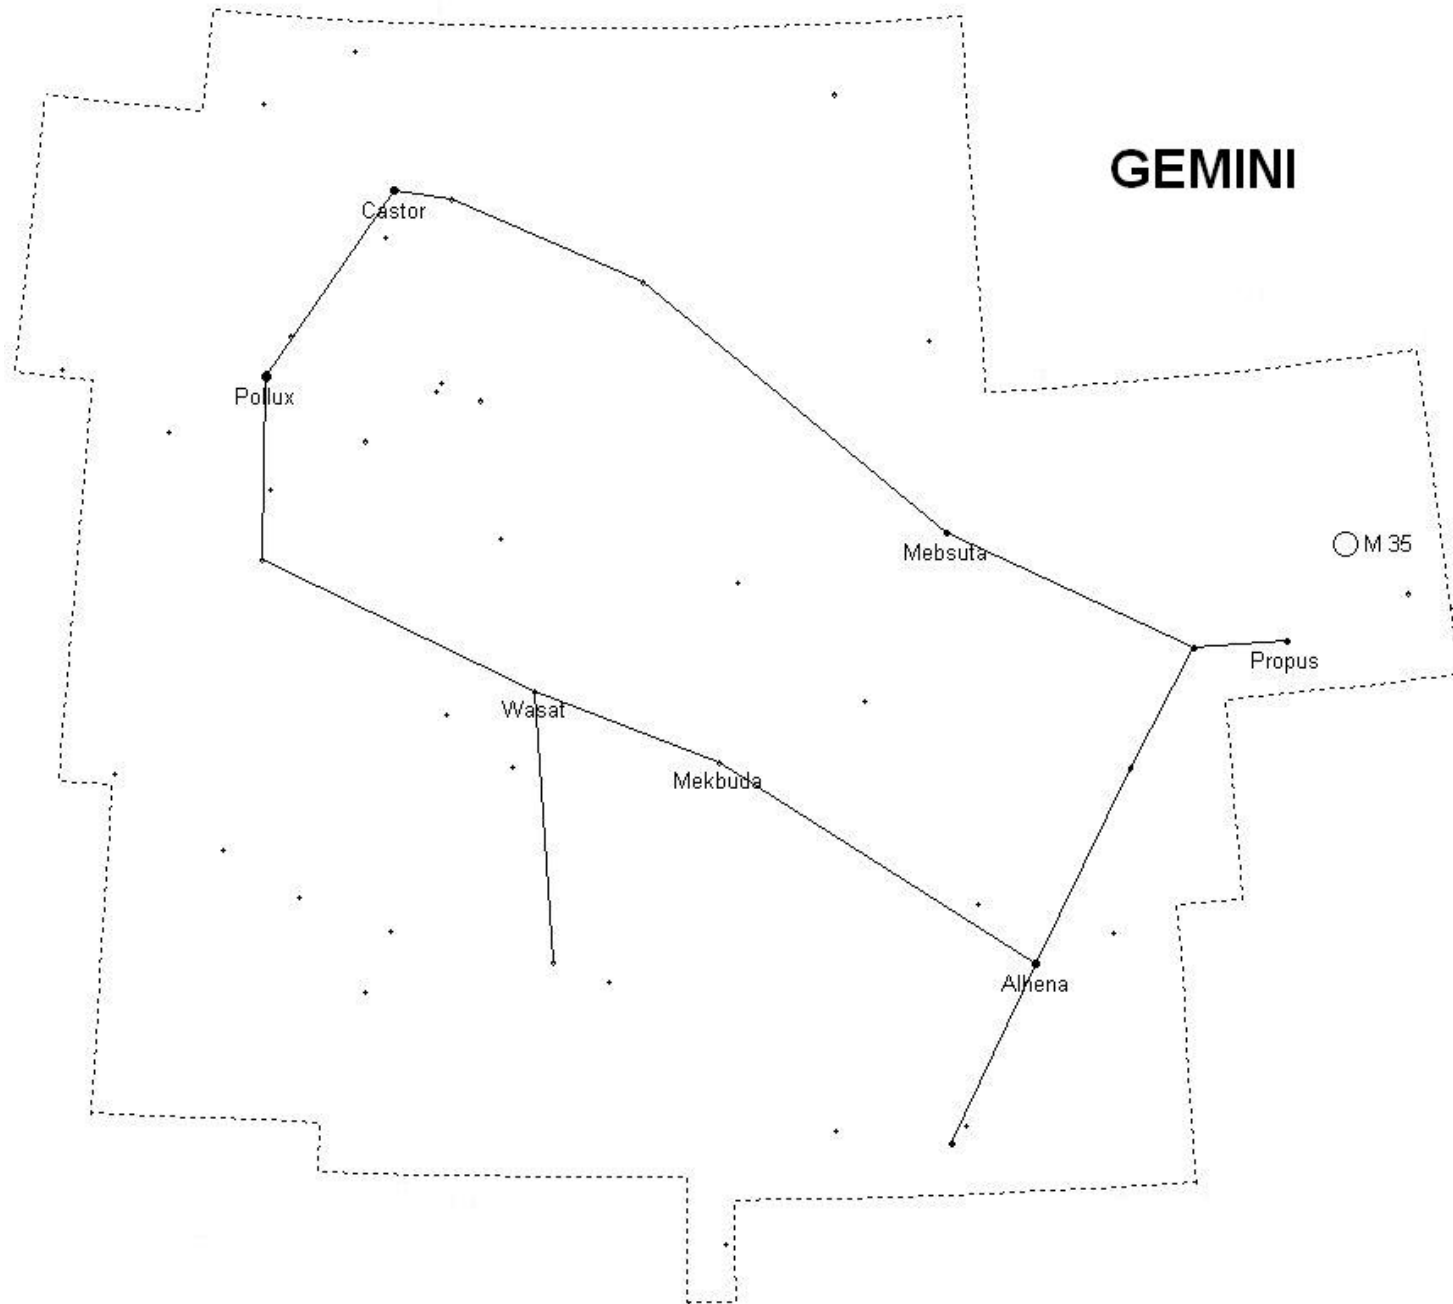

NHAC Observation Challenge - April

Object	Seen	Common Name	Type	AL Club	Action	RA	Dec	Naked Eye	Binocular	Telescope
Leo			Constellation	Constellations	Sketch			X		
Leo Minor			Constellation	Constellations	Sketch			X		
M 44		Bee Hive	Open Cluster	Messier Messier Binoc	Locate and Sketch	08 h 40 m	+ 19 ° 40 '	X	X	X
M 48			Open Cluster	Messier Messier Binoc	Locate and Sketch	08 h 13.8 m	- 05 ° 48 '	X	X	X
M 67			Open Cluster	Messier Messier Binoc	Locate and Sketch	08 h 50.4 m	+ 11 ° 49 '	X	X	X
NGC 2343			Open Cluster	Deep Sky Binoc Herschel	Locate and Sketch	07 h 08.3 m	- 10 ° 39 '		X	X
NGC 2360			Open Cluster	Deep Sky Binoc Caldwell Herschel	Locate and Sketch	07 h 17.8 m	- 15 ° 37 '		X	X
NGC 2403			Galaxy	Deep Sky Binoc Herschel	Locate and Sketch	07 h 36.9 m	+ 65 ° 36 '		X	X
NGC 3242		Ghost of Jupiter	Planetary Nebulae	Caldwell 59 Herschel	Locate and Sketch	10 h 24.8 m	- 18 ° 39 '			X
α Gemini		Castor	Star	none	Locate	07 34 35.9	+31 53 18	X		
β Gemini		Pollux	Star	none	Locate	07 45 18.9	+28 01 34	X		
? Gemini		Almisan	Star	none	Locate	06 37 42.7	+16 23 57	X		

Name: _____

Date: _____

April – Whole Sky Chart

April – Constellation Maps

CANCER

Asellus Borealis

M 44

Asellus Australis

Acubens

M 67

GEMINI

HYDRA

LEO

LEO MINOR

MONOCEROS