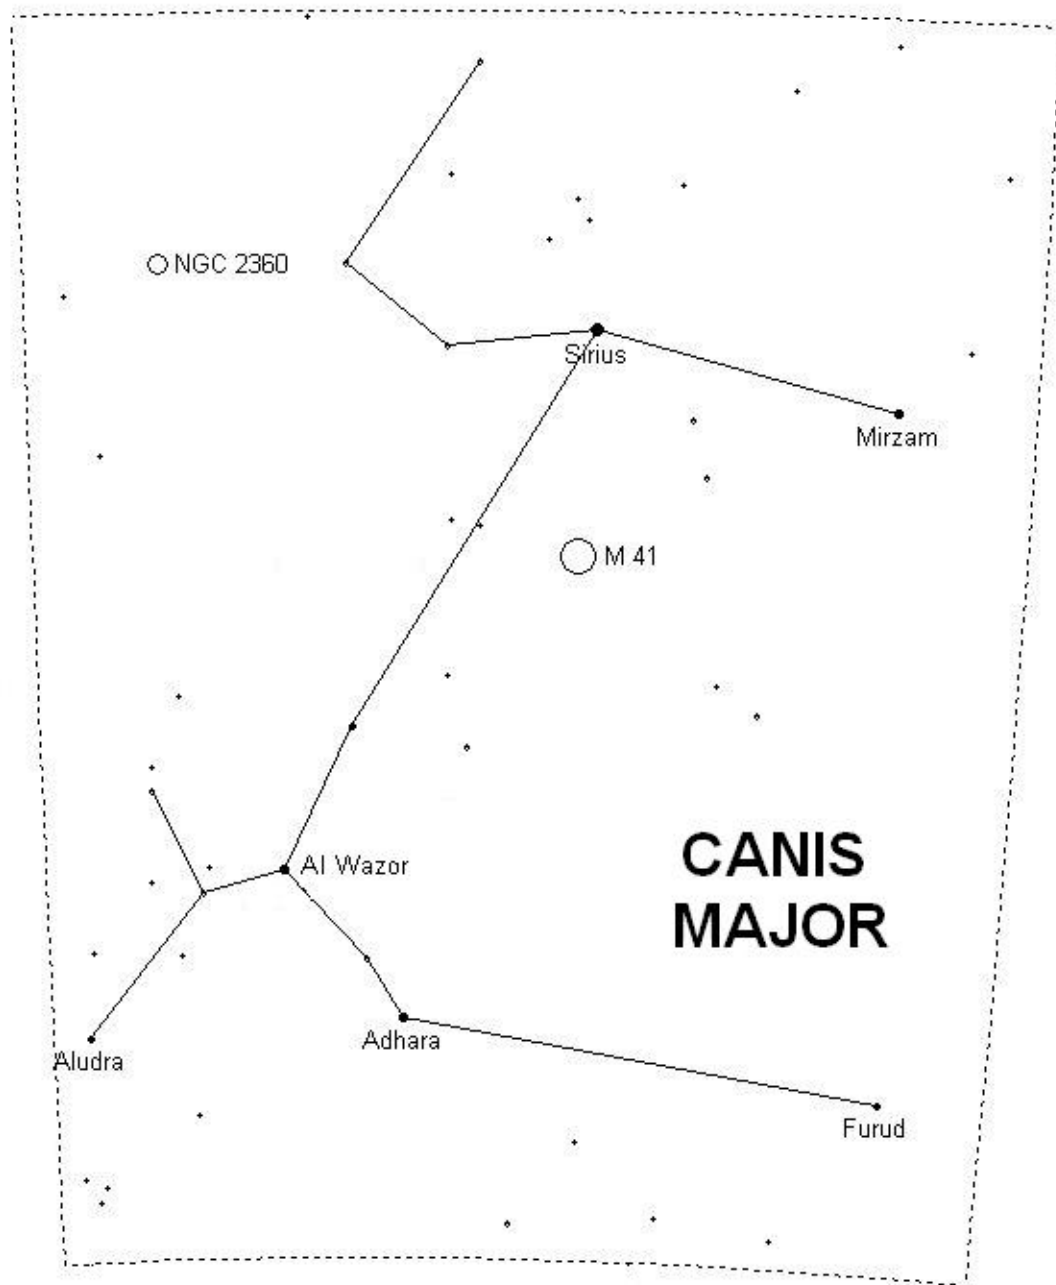

NHAC Observation Challenge - April

Object	Seen	Common Name	Type	AL Club	Action	RA	Dec	Naked Eye	Binocular	Telescope
Leo			Constellation	Constellations	Sketch			X		
Leo Minor			Constellation	Constellations	Sketch			X		
M 44		Bee Hive	Open Cluster	Messier Messier Binoc	Locate and Sketch	08 h 40 m	+ 19 ° 40 '	X	X	X
M 48			Open Cluster	Messier Messier Binoc	Locate and Sketch	08 h 13.8 m	- 05 ° 48 '	X	X	X
M 67			Open Cluster	Messier Messier Binoc	Locate and Sketch	08 h 50.4 m	+ 11 ° 49 '	X	X	X
NGC 2343			Open Cluster	Deep Sky Binoc Herschel	Locate and Sketch	07 h 08.3 m	- 10 ° 39 '		X	X
NGC 2360			Open Cluster	Deep Sky Binoc Caldwell Herschel	Locate and Sketch	07 h 17.8 m	- 15 ° 37 '		X	X
NGC 2403			Galaxy	Deep Sky Binoc Herschel	Locate and Sketch	07 h 36.9 m	+ 65 ° 36 '		X	X
NGC 3242		Ghost of Jupiter	Planetary Nebulae	Caldwell 59 Herschel	Locate and Sketch	10 h 24.8 m	- 18 ° 39 '			X
α Gemini		Castor	Star	none	Locate	07 34 35.9	+31 53 18	X		
β Gemini		Pollux	Star	none	Locate	07 45 18.9	+28 01 34	X		
? Gemini		Almisan	Star	none	Locate	06 37 42.7	+16 23 57	X		

Name: _____

Date: _____

April – Whole Sky Chart

April – Constellation Maps

CANCER

Asellus Borealis

M 44

Asellus Australis

Acubens

M 67

GEMINI

HYDRA

LEO

LEO MINOR

MONOCEROS