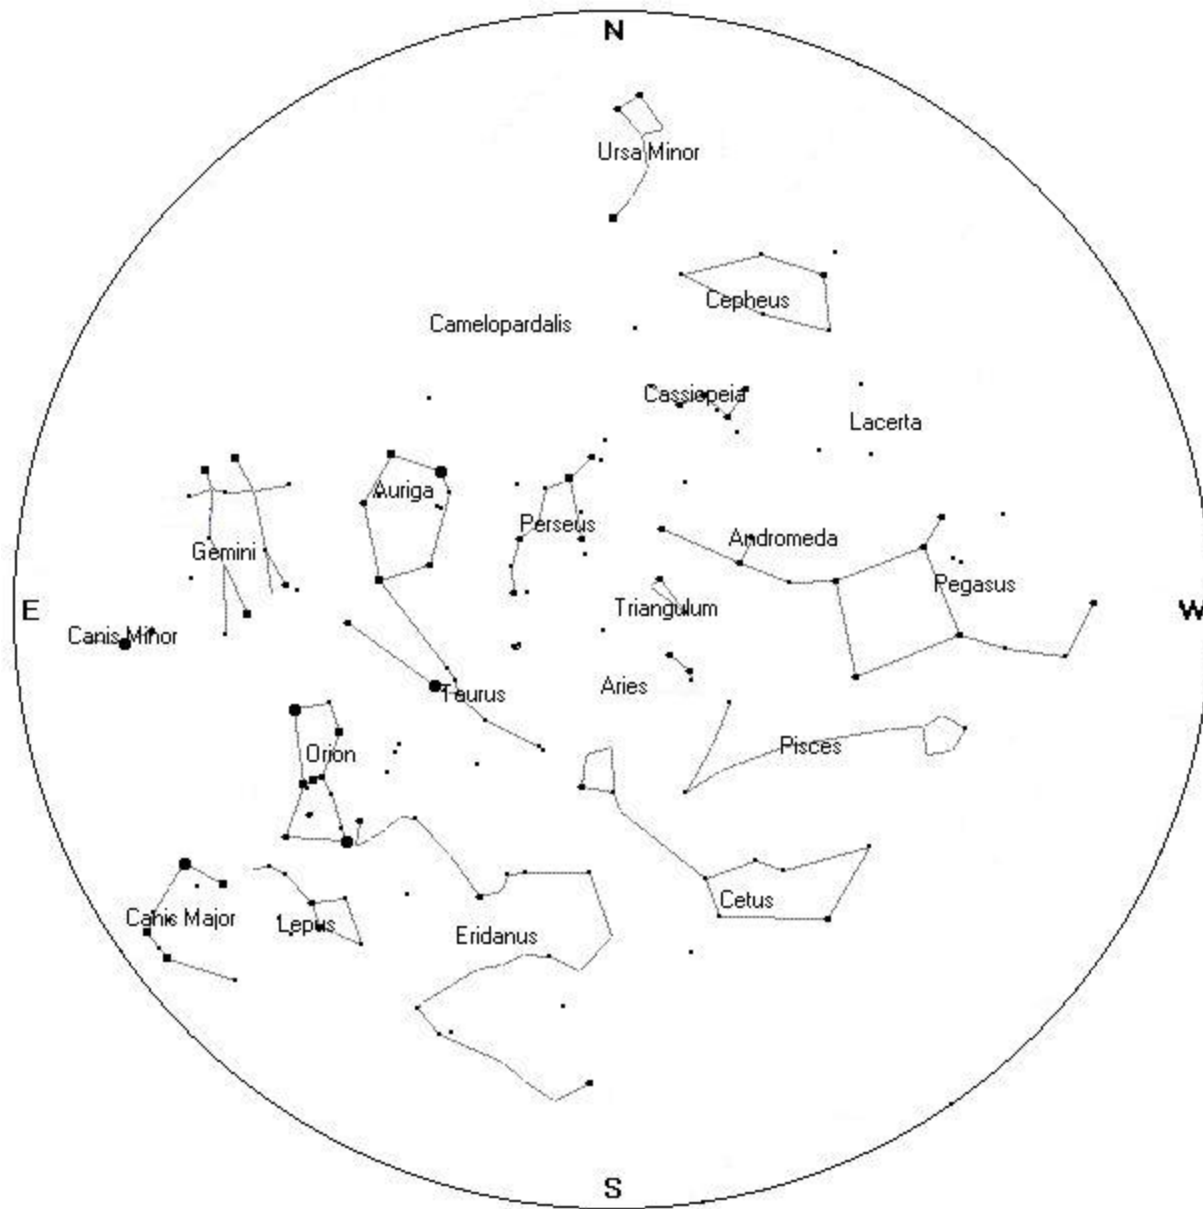

NHAC Observation Challenge - December

Object	Seen	Common Name	Type	AL Club	Action	RA	Dec	Naked Eye	Binocular	Telescope
Cassiopeia			Constellation	Constellations	Sketch			X		
M 34			Open Cluster	Messier Messier Binoc	Locate and Sketch	02 h 42.0 m	+ 42 ° 47 '	X	X	X
M 45			Open Cluster	Messier Messier Binoc	Locate and Sketch	03 h 47.0 m	+ 24 ° 07 '	X	X	X
NGC 663			Open Cluster	Deep Sky Binoc Caldwell Herschel	Locate and Sketch	01 h 46.2 m	+ 61 ° 16 '		X	X
NGC 869			Open Cluster	Deep Sky Binoc Herschel	Locate and Sketch	02 h 18.7 m	+ 57 ° 07 '	X	X	X
NGC 884			Open Cluster	Deep Sky Binoc Caldwell Herschel	Locate and Sketch	02 h 22.9 m	+ 57 ° 08 '	X	X	X
Triangulum			Constellation	Constellations	Sketch			X		
Alpha Auriga		Capella	Star	none	Locate	05 16 41.3	+45 59 53	X		
Alpha Taurus		Aldebaran	Star	none	Locate	04 35 55.2	+16 30 33	X		
Alpha Ursa Minor		Polaris	Multiple Stars	Double Star	Locate and Sketch	02 31 50.5	+89 15 51			X
Beta Taurus		El Nath	Star	none	Locate	05 26 17.5	+28 36 27	X		

Name: _____

Date: _____

December – Whole Sky Chart

December – Constellation Maps

AURIGA

CASSIOPEIA

PERSEUS

TAURUS

M45 Detail

TRIANGULUM

Polaris

**URSA
MINOR**

Kochab

Pherkad