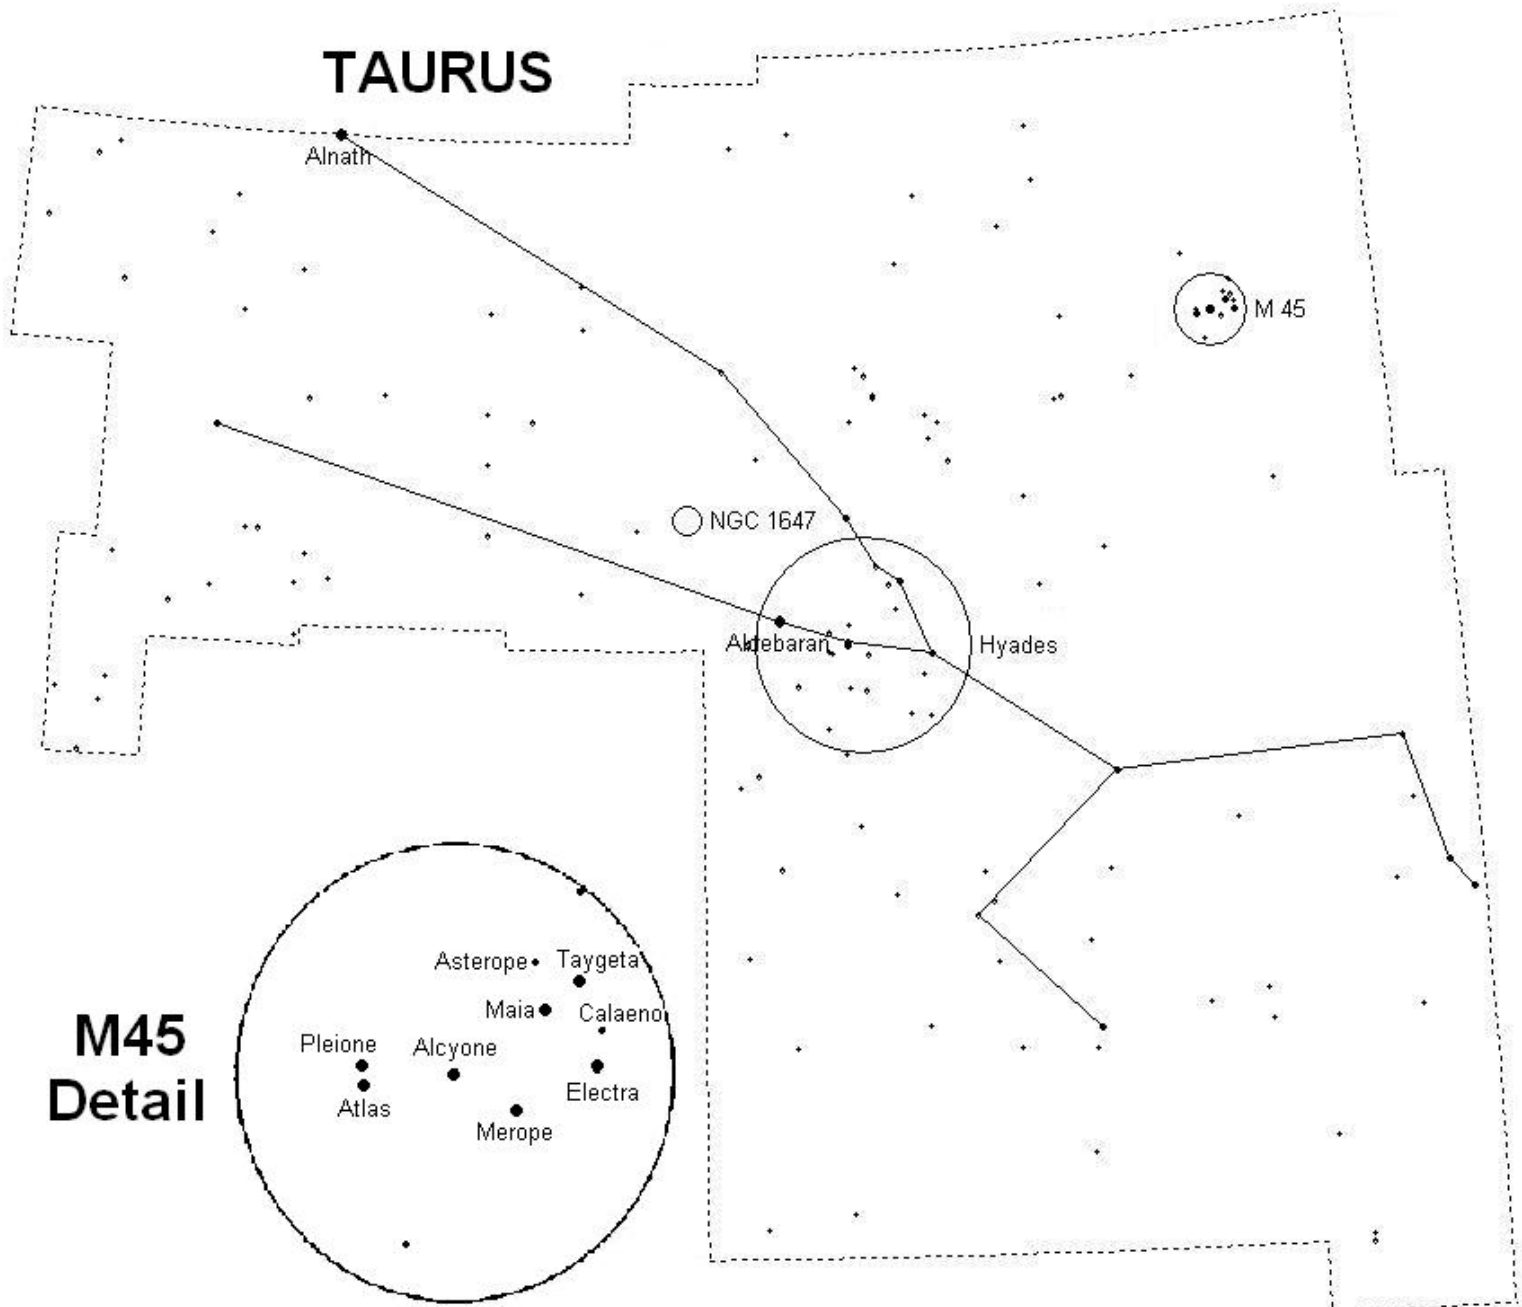

NHAC Observation Challenge - December

Object	Seen	Common Name	Type	AL Club	Action	RA	Dec	Naked Eye	Binocular	Telescope
Cassiopeia			Constellation	Constellations	Sketch			X		
M 34			Open Cluster	Messier Messier Binoc	Locate and Sketch	02 h 42.0 m	+ 42 ° 47 '	X	X	X
M 45			Open Cluster	Messier Messier Binoc	Locate and Sketch	03 h 47.0 m	+ 24 ° 07 '	X	X	X
NGC 663			Open Cluster	Deep Sky Binoc Caldwell Herschel	Locate and Sketch	01 h 46.2 m	+ 61 ° 16 '		X	X
NGC 869			Open Cluster	Deep Sky Binoc Herschel	Locate and Sketch	02 h 18.7 m	+ 57 ° 07 '	X	X	X
NGC 884			Open Cluster	Deep Sky Binoc Caldwell Herschel	Locate and Sketch	02 h 22.9 m	+ 57 ° 08 '	X	X	X
Triangulum			Constellation	Constellations	Sketch			X		
Alpha Auriga		Capella	Star	none	Locate	05 16 41.3	+45 59 53	X		
Alpha Taurus		Aldebaran	Star	none	Locate	04 35 55.2	+16 30 33	X		
Alpha Ursa Minor		Polaris	Multiple Stars	Double Star	Locate and Sketch	02 31 50.5	+89 15 51			X
Beta Taurus		El Nath	Star	none	Locate	05 26 17.5	+28 36 27	X		

Name: _____

Date: _____

December – Whole Sky Chart

December – Constellation Maps

AURIGA

CASSIOPEIA

PERSEUS

TAURUS

M45 Detail

TRIANGULUM

Polaris

**URSA
MINOR**

Kochab

Pherkad