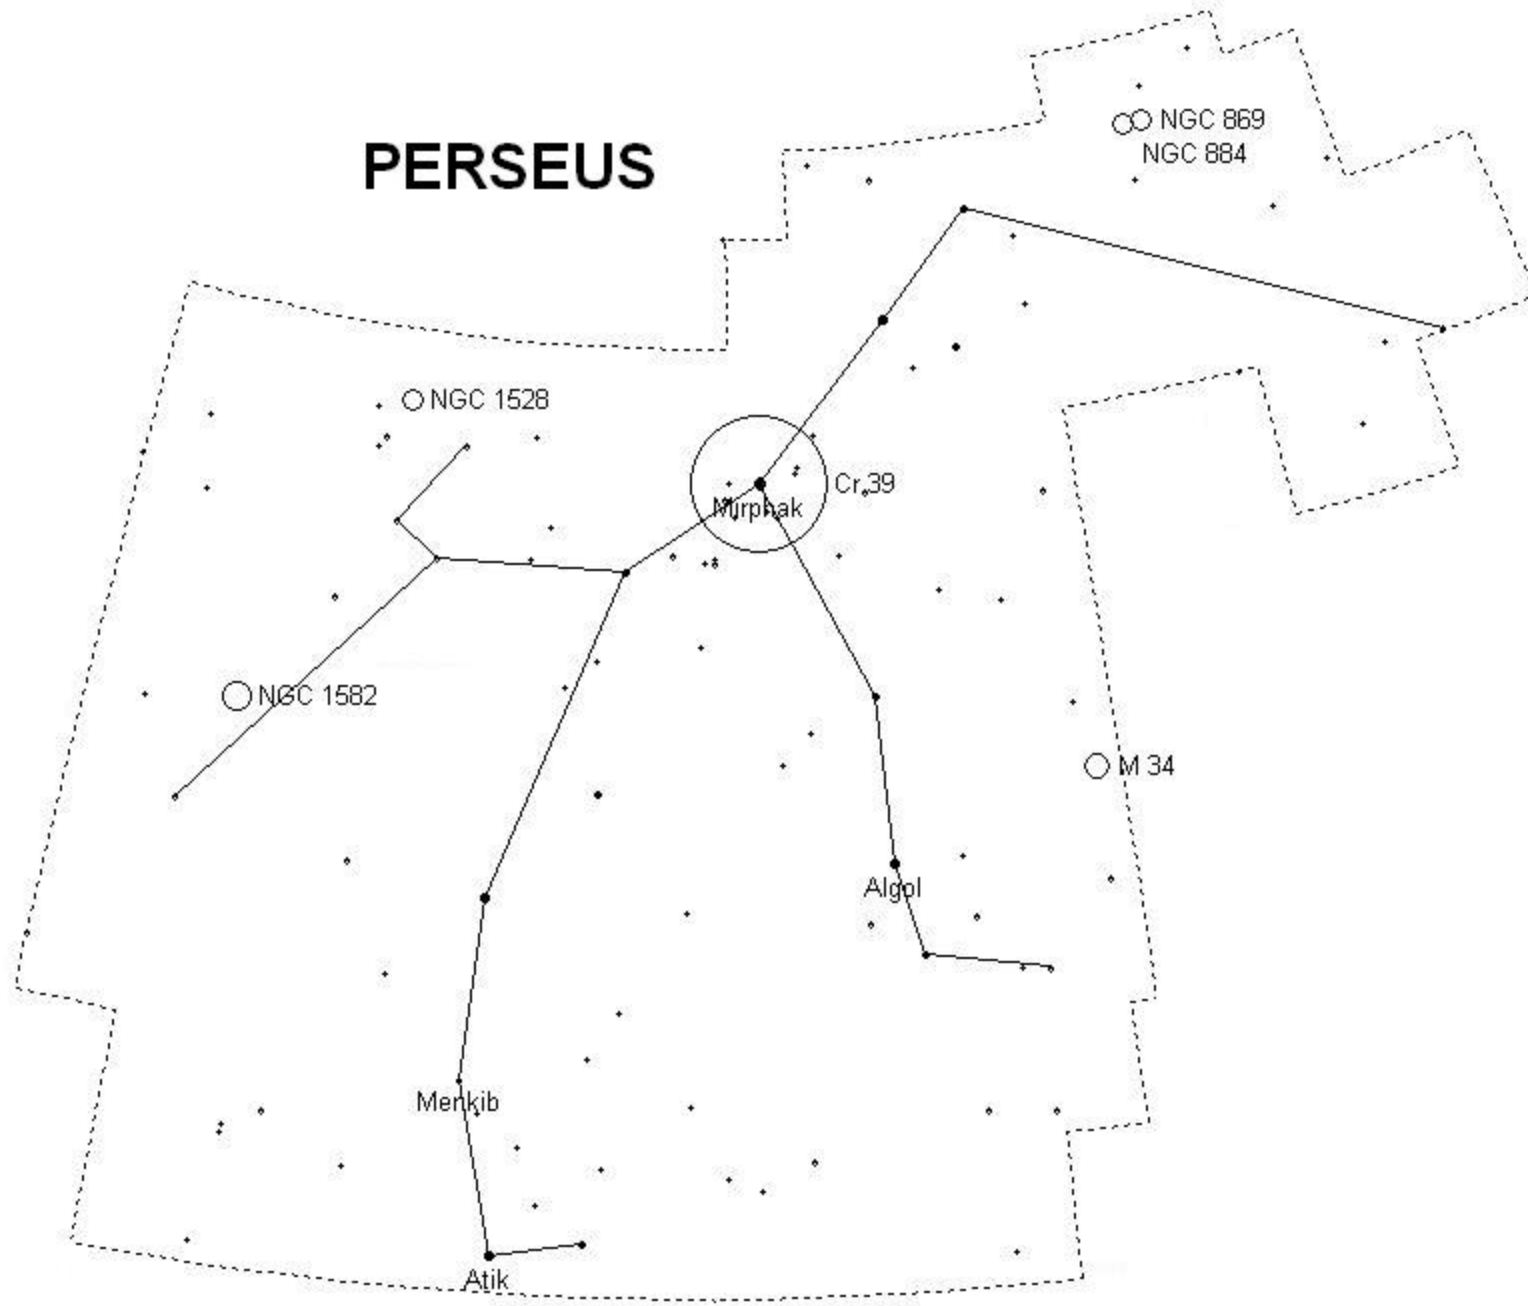

NHAC Observation Challenge - December

Object	Seen	Common Name	Type	AL Club	Action	RA	Dec	Naked Eye	Binocular	Telescope
Cassiopeia			Constellation	Constellations	Sketch			X		
M 34			Open Cluster	Messier Messier Binoc	Locate and Sketch	02 h 42.0 m	+ 42 ° 47 '	X	X	X
M 45			Open Cluster	Messier Messier Binoc	Locate and Sketch	03 h 47.0 m	+ 24 ° 07 '	X	X	X
NGC 663			Open Cluster	Deep Sky Binoc Caldwell Herschel	Locate and Sketch	01 h 46.2 m	+ 61 ° 16 '		X	X
NGC 869			Open Cluster	Deep Sky Binoc Herschel	Locate and Sketch	02 h 18.7 m	+ 57 ° 07 '	X	X	X
NGC 884			Open Cluster	Deep Sky Binoc Caldwell Herschel	Locate and Sketch	02 h 22.9 m	+ 57 ° 08 '	X	X	X
Triangulum			Constellation	Constellations	Sketch			X		
Alpha Auriga		Capella	Star	none	Locate	05 16 41.3	+45 59 53	X		
Alpha Taurus		Aldebaran	Star	none	Locate	04 35 55.2	+16 30 33	X		
Alpha Ursa Minor		Polaris	Multiple Stars	Double Star	Locate and Sketch	02 31 50.5	+89 15 51			X
Beta Taurus		El Nath	Star	none	Locate	05 26 17.5	+28 36 27	X		

Name: _____

Date: _____

December – Whole Sky Chart

December – Constellation Maps

AURIGA

CASSIOPEIA

PERSEUS

TAURUS

M45 Detail

TRIANGULUM

Polaris

**URSA
MINOR**

Kochab

Pherkad