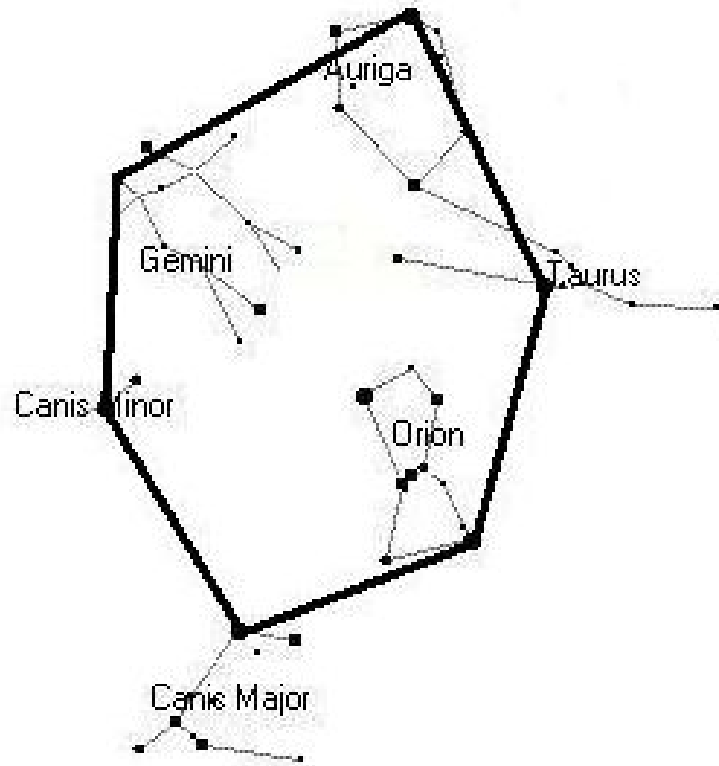

# NHAC Observation Challenge - February

Object	Seen	Common Name	Type	AL Club	Action	RA	Dec	Naked Eye	Binocular	Telescope
Lepus			Constellation	Constellations	Sketch			X		
M 35			Open Cluster	Messier Messier Binoc	Locate and Sketch	06 h 08.9 m	+ 24 ° 20 '	X	X	X
M 41			Open Cluster	Messier Messier Binoc	Locate and Sketch	06 h 47.0 m	- 20 ° 44 '	X	X	X
M 50			Open Cluster	Messier Messier Binoc	Locate and Sketch	07 h 03.2 m	- 08 ° 20 '		X	X
NGC 1981			Open Cluster	Deep Sky Binoc	Locate and Sketch	05 h 35.2 m	- 04 ° 26 '	X	X	X
NGC 2232			Open Cluster	Deep Sky Binoc Herschel	Locate and Sketch	06 h 26.6 m	- 04 ° 45 '	X	X	X
NGC 2244			Open Cluster	Deep Sky Binoc Caldwell Herschel	Locate and Sketch	06 h 32.4 m	+ 04 ° 52 '	X	X	X
Orion			Constellation	Constellations	Sketch			X		
Orion's Belt			Asterism	none	Locate and Sketch	05 h 36.2 m	- 01 ° 12 '	X		
Winter Hexagon			Asterism	none	Locate and Sketch	06 h 00.0 m	+ 07 ° 30 '	X		
β Canis Major		Murzim	Star	none	Locate	06 22 41.9	-17 57 22	X		
? Orion		Bellatrix	Star	none	Locate	05 25 07.8	+06 20 59	X		
e Orion		Alnilam	Star	none	Locate	05 36 12.7	-01 12 07	X		
NGC 2169		"37" Cluster	Open Cluster	Deep Sky Binoc. Herschel	Locate and Sketch	06 h 08.4 m	+ 13 ° 57 '		X	X

# February – Whole Sky Chart

### The Winter Hexagon