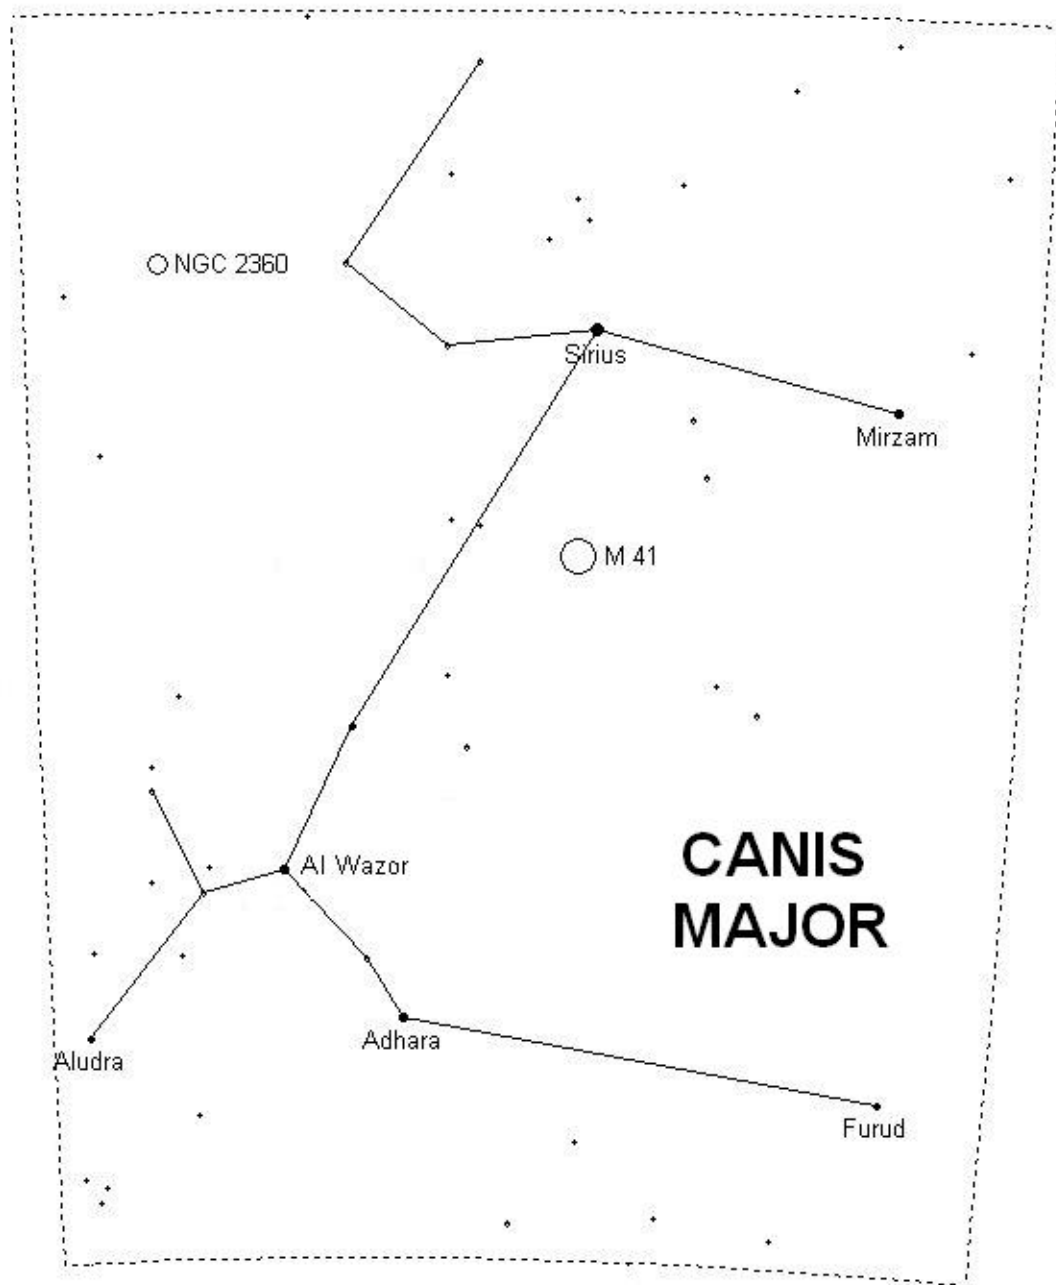

# NHAC Observation Challenge - February

Object	Seen	Common Name	Type	AL Club	Action	RA	Dec	Naked Eye	Binocular	Telescope
Lepus			Constellation	Constellations	Sketch			X		
M 35			Open Cluster	Messier Messier Binoc	Locate and Sketch	06 h 08.9 m	+ 24 ° 20 '	X	X	X
M 41			Open Cluster	Messier Messier Binoc	Locate and Sketch	06 h 47.0 m	- 20 ° 44 '	X	X	X
M 50			Open Cluster	Messier Messier Binoc	Locate and Sketch	07 h 03.2 m	- 08 ° 20 '		X	X
NGC 1981			Open Cluster	Deep Sky Binoc	Locate and Sketch	05 h 35.2 m	- 04 ° 26 '	X	X	X
NGC 2232			Open Cluster	Deep Sky Binoc Herschel	Locate and Sketch	06 h 26.6 m	- 04 ° 45 '	X	X	X
NGC 2244			Open Cluster	Deep Sky Binoc Caldwell Herschel	Locate and Sketch	06 h 32.4 m	+ 04 ° 52 '	X	X	X
Orion			Constellation	Constellations	Sketch			X		
Orion's Belt			Asterism	none	Locate and Sketch	05 h 36.2 m	- 01 ° 12 '	X		
Winter Hexagon			Asterism	none	Locate and Sketch	06 h 00.0 m	+ 07 ° 30 '	X		
β Canis Major		Murzim	Star	none	Locate	06 22 41.9	-17 57 22	X		
? Orion		Bellatrix	Star	none	Locate	05 25 07.8	+06 20 59	X		
e Orion		Alnilam	Star	none	Locate	05 36 12.7	-01 12 07	X		
NGC 2169		"37" Cluster	Open Cluster	Deep Sky Binoc. Herschel	Locate and Sketch	06 h 08.4 m	+ 13 ° 57 '		X	X

# February – Whole Sky Chart

## February – Constellation Maps

### The Winter Hexagon