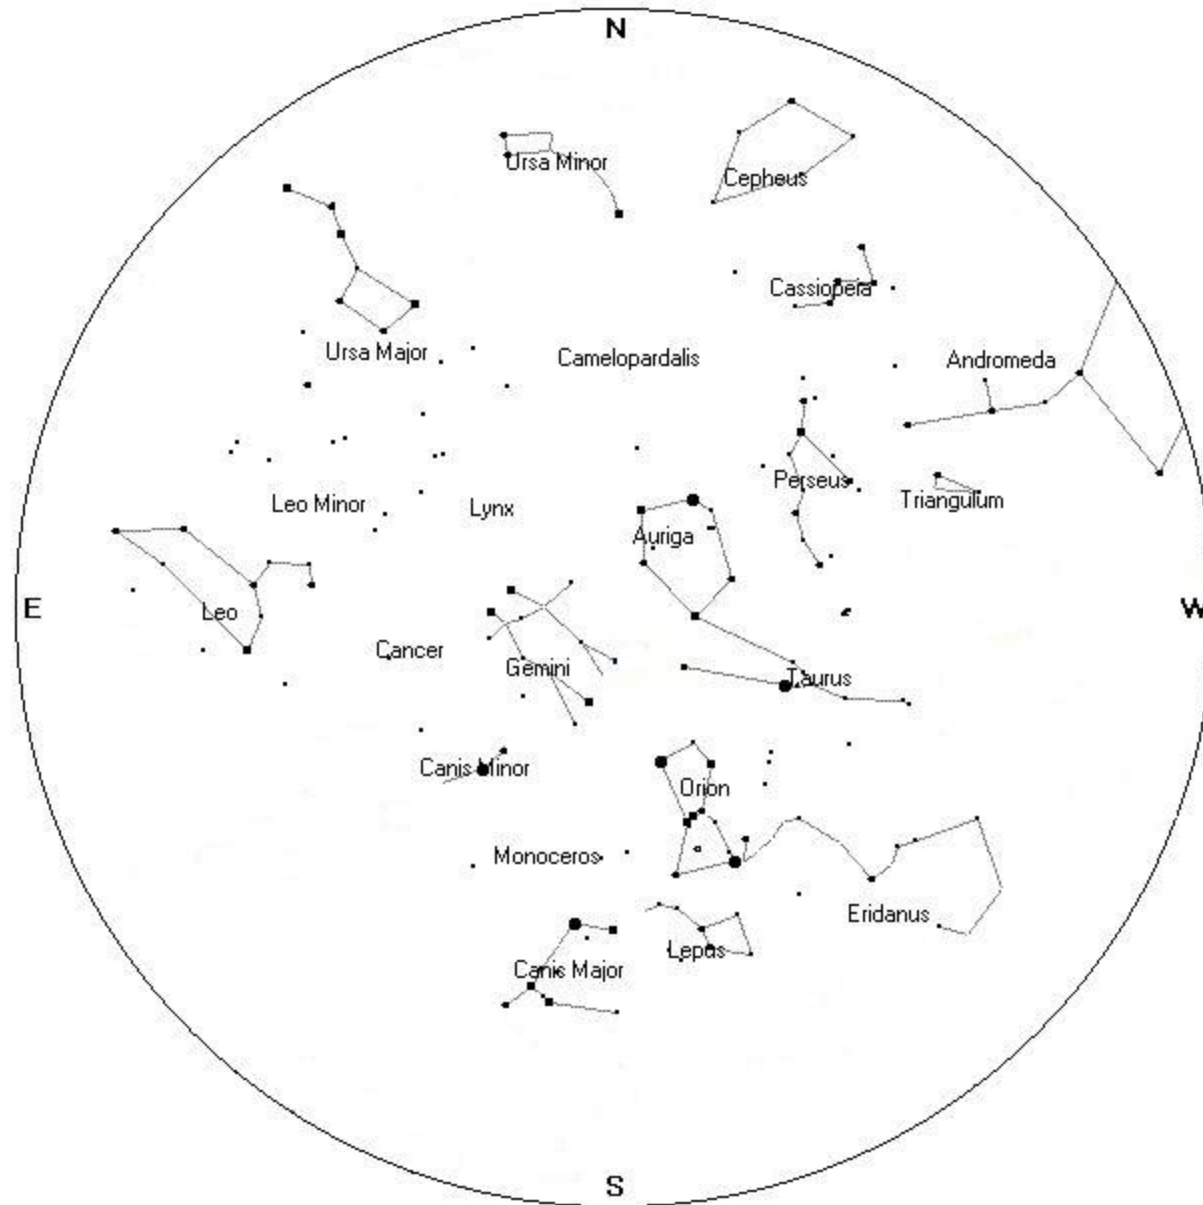

# NHAC Observation Challenge - February

Object	Seen	Common Name	Type	AL Club	Action	RA	Dec	Naked Eye	Binocular	Telescope
Lepus			Constellation	Constellations	Sketch			X		
M 35			Open Cluster	Messier Messier Binoc	Locate and Sketch	06 h 08.9 m	+ 24 ° 20 '	X	X	X
M 41			Open Cluster	Messier Messier Binoc	Locate and Sketch	06 h 47.0 m	- 20 ° 44 '	X	X	X
M 50			Open Cluster	Messier Messier Binoc	Locate and Sketch	07 h 03.2 m	- 08 ° 20 '		X	X
NGC 1981			Open Cluster	Deep Sky Binoc	Locate and Sketch	05 h 35.2 m	- 04 ° 26 '	X	X	X
NGC 2232			Open Cluster	Deep Sky Binoc Herschel	Locate and Sketch	06 h 26.6 m	- 04 ° 45 '	X	X	X
NGC 2244			Open Cluster	Deep Sky Binoc Caldwell Herschel	Locate and Sketch	06 h 32.4 m	+ 04 ° 52 '	X	X	X
Orion			Constellation	Constellations	Sketch			X		
Orion's Belt			Asterism	none	Locate and Sketch	05 h 36.2 m	- 01 ° 12 '	X		
Winter Hexagon			Asterism	none	Locate and Sketch	06 h 00.0 m	+ 07 ° 30 '	X		
β Canis Major		Murzim	Star	none	Locate	06 22 41.9	-17 57 22	X		
? Orion		Bellatrix	Star	none	Locate	05 25 07.8	+06 20 59	X		
e Orion		Alnilam	Star	none	Locate	05 36 12.7	-01 12 07	X		
NGC 2169		"37" Cluster	Open Cluster	Deep Sky Binoc. Herschel	Locate and Sketch	06 h 08.4 m	+ 13 ° 57 '		X	X

# February – Whole Sky Chart

### The Winter Hexagon

# GEMINI

**LEPUS**