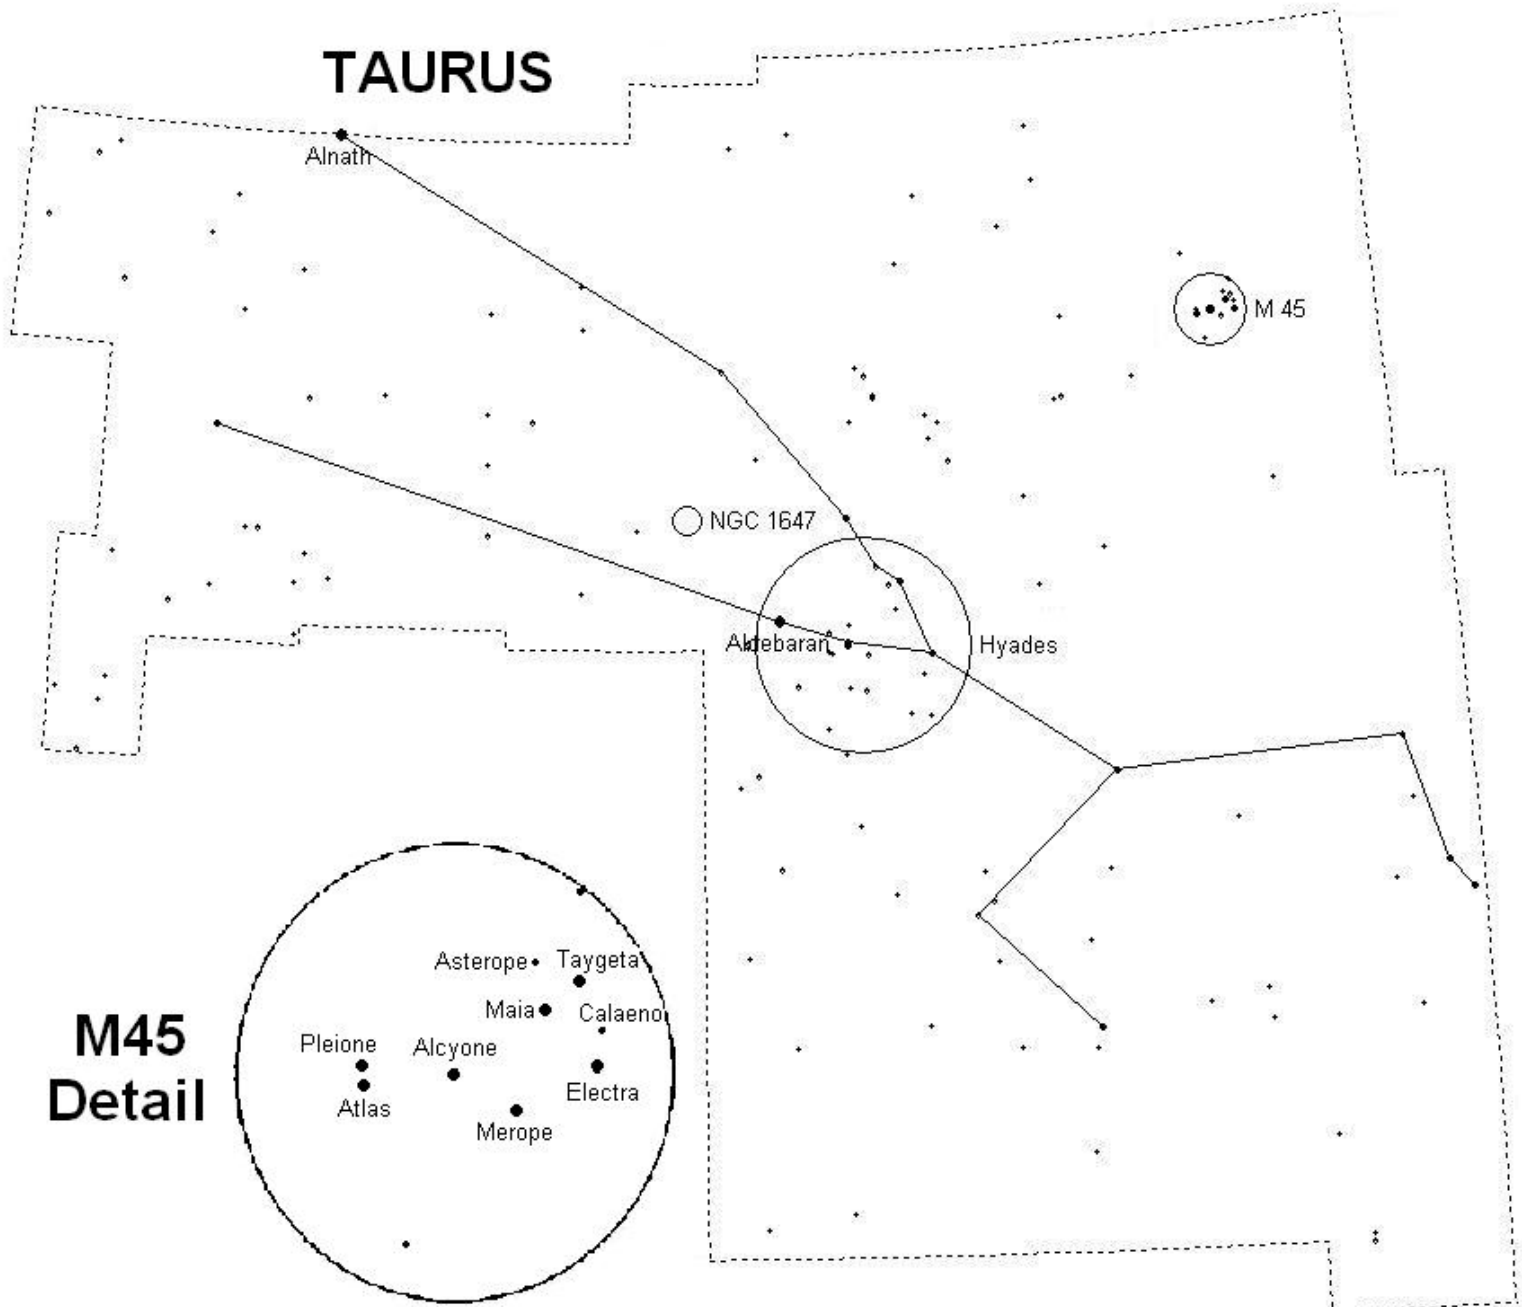

NHAC Observation Challenge - January

Object	Seen	Common Name	Type	AL Club	Action	RA	Dec	Naked Eye	Binocular	Telescope
Camelopardalis			Constellation	Constellations	Sketch			X		
Kemble 1		3 degree chain of stars	Open Cluster	Deep Sky Bin.	Locate and Sketch	03 h 58.0 m	+ 63 ° 06 '	X	X	
M 36			Open Cluster	Messier Messier Binoc	Locate and Sketch	05 h 36.1 m	+ 34 ° 08 '	X	X	X
M 37			Open Cluster	Messier Messier Binoc	Locate and Sketch	05 h 52.4 m	+ 32 ° 33 '	X	X	X
M 38			Open Cluster	Messier Messier Binoc	Locate and Sketch	05 h 28.7 m	+ 35 ° 50 '	X	X	X
M 42		Orion Nebula	Nebula	Messier Messier Binoc	Locate and Sketch	05 h 35.0 m	- 05 ° 25 '	X	X	X
Mel 20, Cr 39		Alpha Persei Association	Open Cluster	Deep Sky Bin.	Locate and Sketch	03 h 22.0 m	+ 49 ° 00 '		X	X
Mel 25		The Hyades	Open Cluster	Deep Sky Bin. Caldwell	Locate and Sketch	04 h 27.0 m	+ 16 ° 00 '	X	X	
NGC 1528			Open Cluster	Deep Sky Binoc Herschel	Locate and Sketch	04 h 15.4 m	+ 51 ° 14 '		X	X
NGC 1582			Open Cluster	Deep Sky Binoc	Locate and Sketch	04 h 32.0 m	+ 43 ° 51 '		X	X
NGC 1647			Open Cluster	Deep Sky Binoc Herschel	Locate and Sketch	04 h 46.0 m	+ 19 ° 04 '		X	X
Taurus			Constellation	Constellations	Sketch			X		
α Orion		Beteigeuse	Star	none	Locate	05 55 10.3	+07 24 25	X		
β Auriga		Menkalinam	Star	none	Locate	05 59 31.7	+44 56 51	X		
β Orion		Rigel	Star	none	Locate	05 14 32.2	-08 12 06	X		

Name: _____

Date: _____

January – Whole Sky Chart

January – Constellation Maps

CAMELOPARDALIS

Orion

PERSEUS

TAURUS

M45 Detail