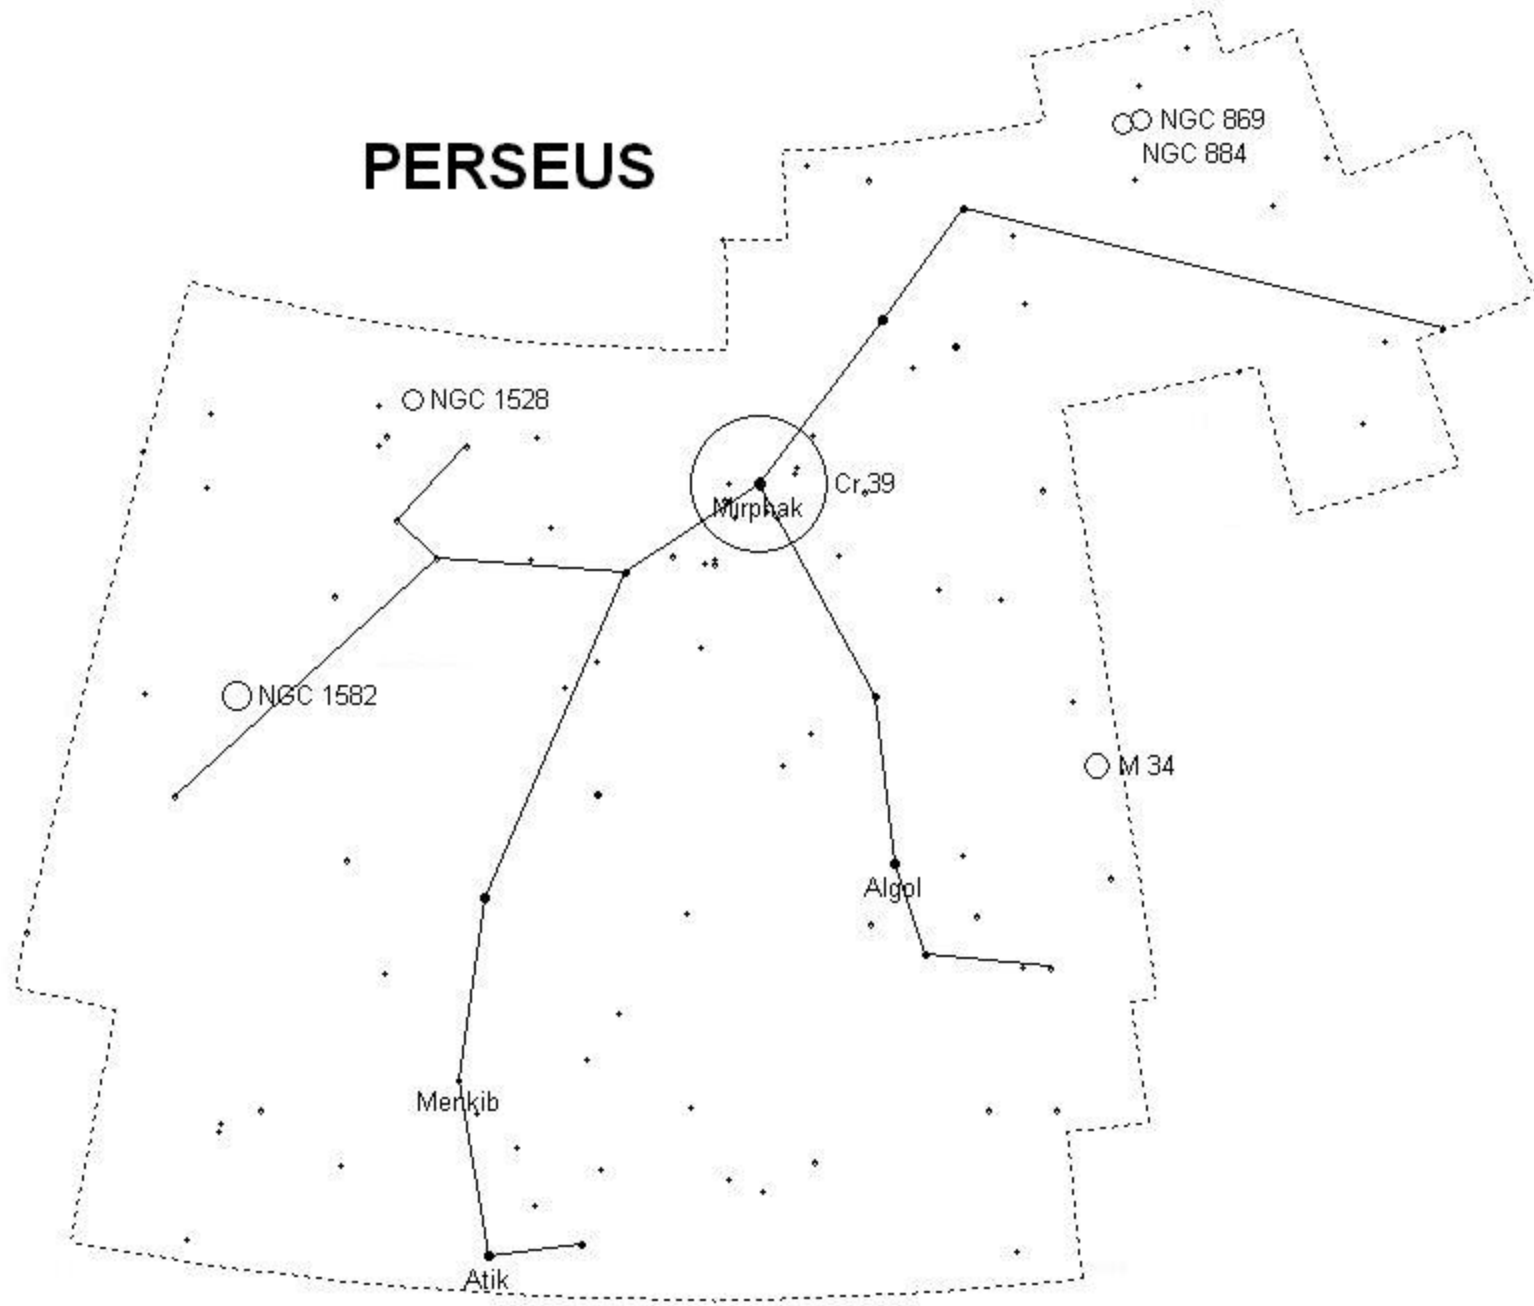

NHAC Observation Challenge - January

Object	Seen	Common Name	Type	AL Club	Action	RA	Dec	Naked Eye	Binocular	Telescope
Camelopardalis			Constellation	Constellations	Sketch			X		
Kemble 1		3 degree chain of stars	Open Cluster	Deep Sky Bin.	Locate and Sketch	03 h 58.0 m	+ 63 ° 06 '	X	X	
M 36			Open Cluster	Messier Messier Binoc	Locate and Sketch	05 h 36.1 m	+ 34 ° 08 '	X	X	X
M 37			Open Cluster	Messier Messier Binoc	Locate and Sketch	05 h 52.4 m	+ 32 ° 33 '	X	X	X
M 38			Open Cluster	Messier Messier Binoc	Locate and Sketch	05 h 28.7 m	+ 35 ° 50 '	X	X	X
M 42		Orion Nebula	Nebula	Messier Messier Binoc	Locate and Sketch	05 h 35.0 m	- 05 ° 25 '	X	X	X
Mel 20, Cr 39		Alpha Persei Association	Open Cluster	Deep Sky Bin.	Locate and Sketch	03 h 22.0 m	+ 49 ° 00 '		X	X
Mel 25		The Hyades	Open Cluster	Deep Sky Bin. Caldwell	Locate and Sketch	04 h 27.0 m	+ 16 ° 00 '	X	X	
NGC 1528			Open Cluster	Deep Sky Binoc Herschel	Locate and Sketch	04 h 15.4 m	+ 51 ° 14 '		X	X
NGC 1582			Open Cluster	Deep Sky Binoc	Locate and Sketch	04 h 32.0 m	+ 43 ° 51 '		X	X
NGC 1647			Open Cluster	Deep Sky Binoc Herschel	Locate and Sketch	04 h 46.0 m	+ 19 ° 04 '		X	X
Taurus			Constellation	Constellations	Sketch			X		
α Orion		Beteigeuse	Star	none	Locate	05 55 10.3	+07 24 25	X		
β Auriga		Menkalinam	Star	none	Locate	05 59 31.7	+44 56 51	X		
β Orion		Rigel	Star	none	Locate	05 14 32.2	-08 12 06	X		

Name: _____

Date: _____

January – Whole Sky Chart

January – Constellation Maps

CAMELOPARDALIS

Orion

PERSEUS

TAURUS

M45 Detail