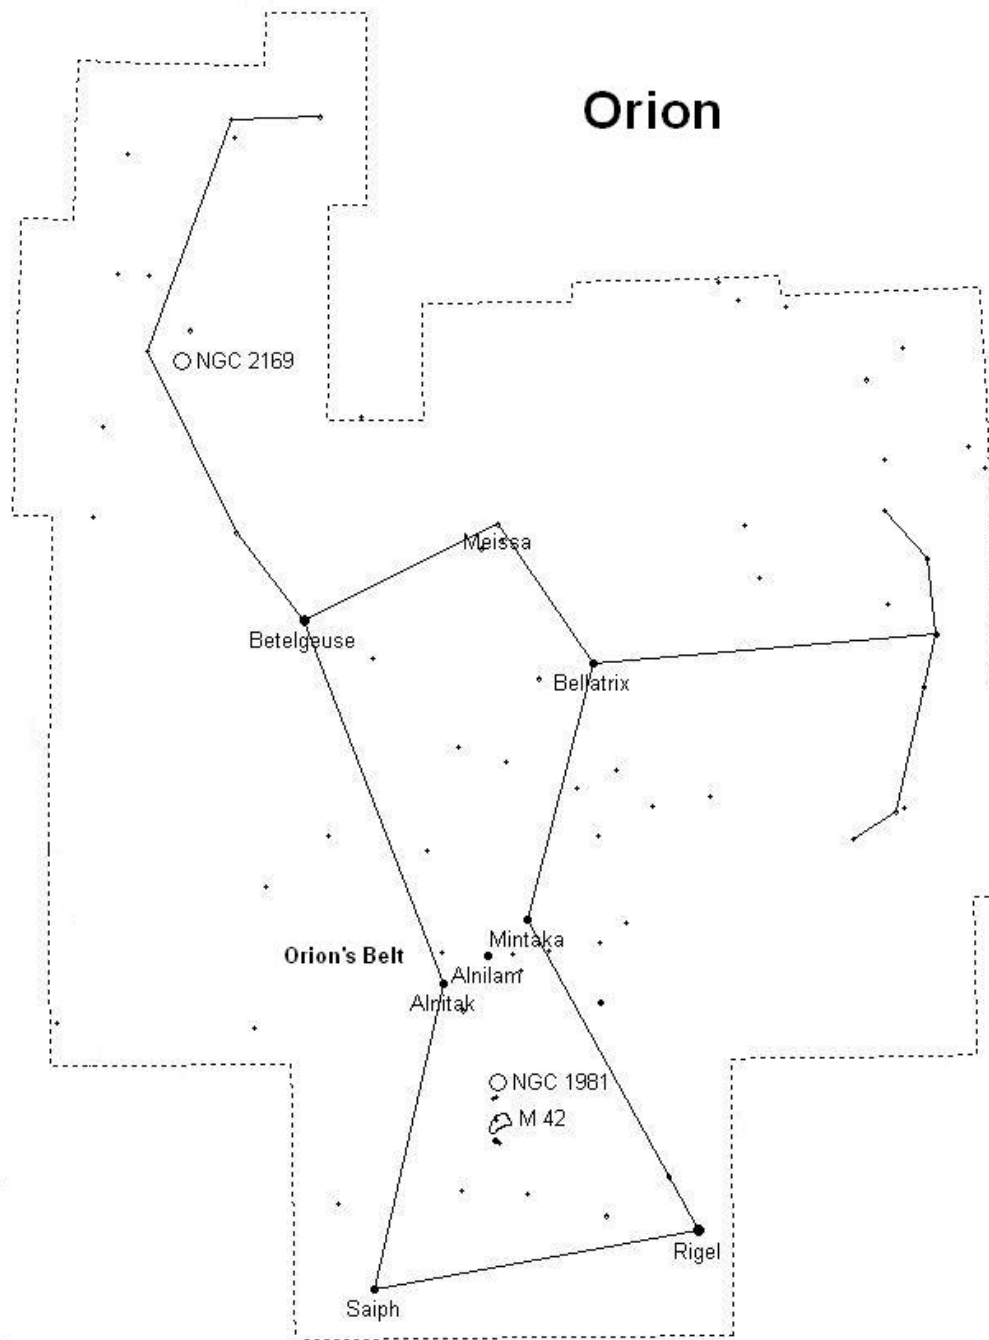

NHAC Observation Challenge - January

Object	Seen	Common Name	Type	AL Club	Action	RA	Dec	Naked Eye	Binocular	Telescope
Camelopardalis			Constellation	Constellations	Sketch			X		
Kemble 1		3 degree chain of stars	Open Cluster	Deep Sky Bin.	Locate and Sketch	03 h 58.0 m	+ 63 ° 06 '	X	X	
M 36			Open Cluster	Messier Messier Binoc	Locate and Sketch	05 h 36.1 m	+ 34 ° 08 '	X	X	X
M 37			Open Cluster	Messier Messier Binoc	Locate and Sketch	05 h 52.4 m	+ 32 ° 33 '	X	X	X
M 38			Open Cluster	Messier Messier Binoc	Locate and Sketch	05 h 28.7 m	+ 35 ° 50 '	X	X	X
M 42		Orion Nebula	Nebula	Messier Messier Binoc	Locate and Sketch	05 h 35.0 m	- 05 ° 25 '	X	X	X
Mel 20, Cr 39		Alpha Persei Association	Open Cluster	Deep Sky Bin.	Locate and Sketch	03 h 22.0 m	+ 49 ° 00 '		X	X
Mel 25		The Hyades	Open Cluster	Deep Sky Bin. Caldwell	Locate and Sketch	04 h 27.0 m	+ 16 ° 00 '	X	X	
NGC 1528			Open Cluster	Deep Sky Binoc Herschel	Locate and Sketch	04 h 15.4 m	+ 51 ° 14 '		X	X
NGC 1582			Open Cluster	Deep Sky Binoc	Locate and Sketch	04 h 32.0 m	+ 43 ° 51 '		X	X
NGC 1647			Open Cluster	Deep Sky Binoc Herschel	Locate and Sketch	04 h 46.0 m	+ 19 ° 04 '		X	X
Taurus			Constellation	Constellations	Sketch			X		
α Orion		Beteigeuse	Star	none	Locate	05 55 10.3	+07 24 25	X		
β Auriga		Menkalinam	Star	none	Locate	05 59 31.7	+44 56 51	X		
β Orion		Rigel	Star	none	Locate	05 14 32.2	-08 12 06	X		

Name: _____

Date: _____

January – Whole Sky Chart

January – Constellation Maps

CAMELOPARDALIS

Orion

PERSEUS

TAURUS

M45 Detail