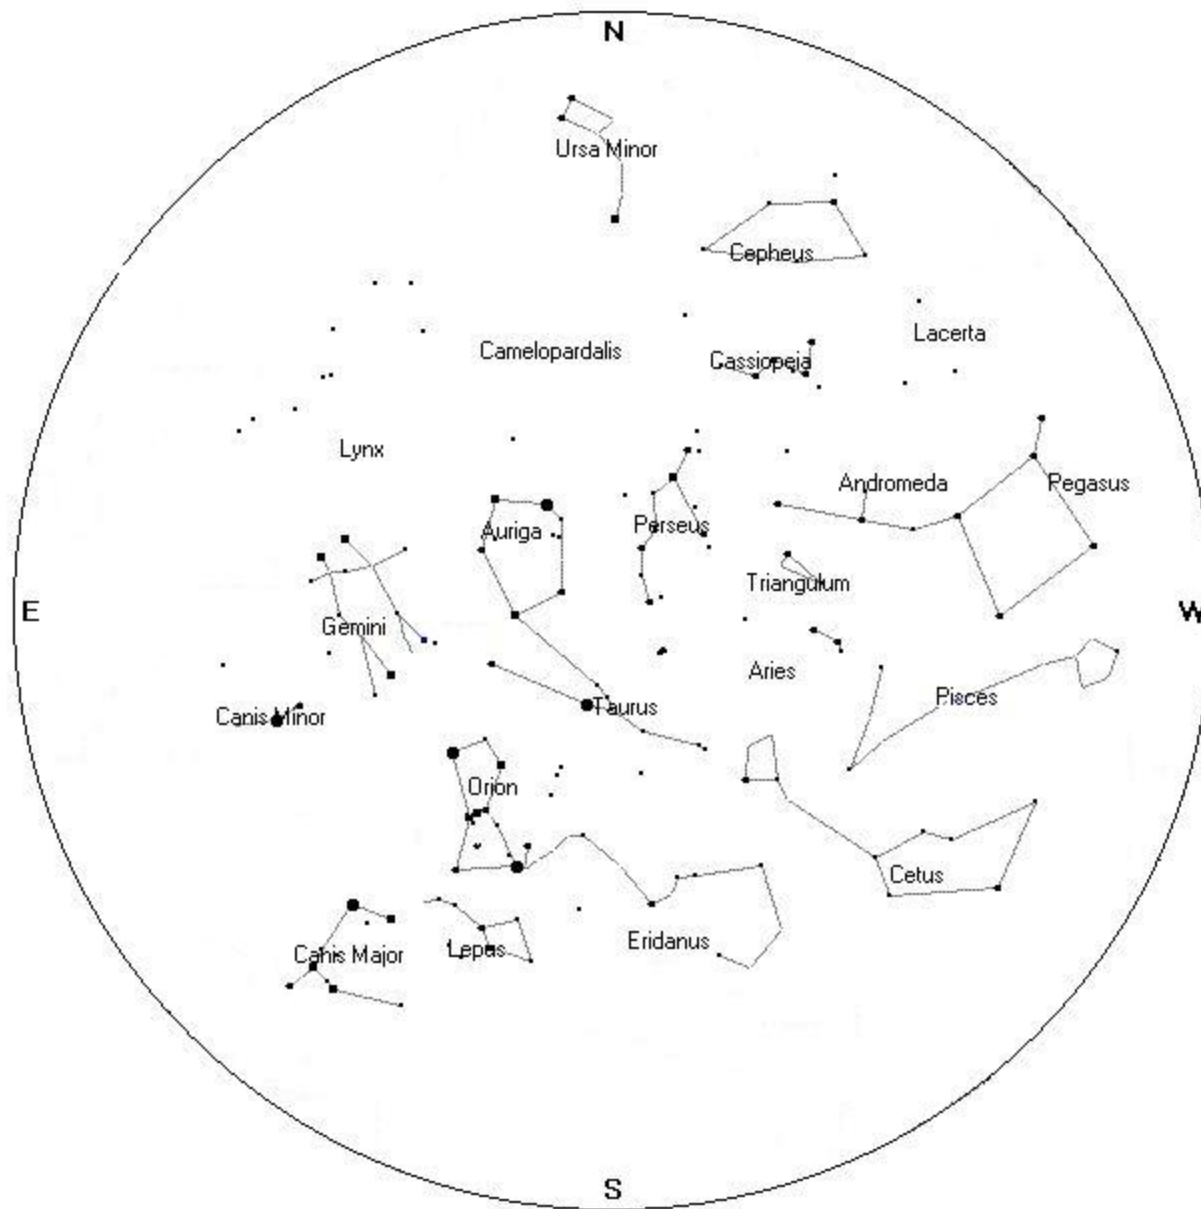

NHAC Observation Challenge - January

Object	Seen	Common Name	Type	AL Club	Action	RA	Dec	Naked Eye	Binocular	Telescope
Camelopardalis			Constellation	Constellations	Sketch			X		
Kemble 1		3 degree chain of stars	Open Cluster	Deep Sky Bin.	Locate and Sketch	03 h 58.0 m	+ 63 ° 06 '	X	X	
M 36			Open Cluster	Messier Messier Binoc	Locate and Sketch	05 h 36.1 m	+ 34 ° 08 '	X	X	X
M 37			Open Cluster	Messier Messier Binoc	Locate and Sketch	05 h 52.4 m	+ 32 ° 33 '	X	X	X
M 38			Open Cluster	Messier Messier Binoc	Locate and Sketch	05 h 28.7 m	+ 35 ° 50 '	X	X	X
M 42		Orion Nebula	Nebula	Messier Messier Binoc	Locate and Sketch	05 h 35.0 m	- 05 ° 25 '	X	X	X
Mel 20, Cr 39		Alpha Persei Association	Open Cluster	Deep Sky Bin.	Locate and Sketch	03 h 22.0 m	+ 49 ° 00 '		X	X
Mel 25		The Hyades	Open Cluster	Deep Sky Bin. Caldwell	Locate and Sketch	04 h 27.0 m	+ 16 ° 00 '	X	X	
NGC 1528			Open Cluster	Deep Sky Binoc Herschel	Locate and Sketch	04 h 15.4 m	+ 51 ° 14 '		X	X
NGC 1582			Open Cluster	Deep Sky Binoc	Locate and Sketch	04 h 32.0 m	+ 43 ° 51 '		X	X
NGC 1647			Open Cluster	Deep Sky Binoc Herschel	Locate and Sketch	04 h 46.0 m	+ 19 ° 04 '		X	X
Taurus			Constellation	Constellations	Sketch			X		
α Orion		Beteigeuse	Star	none	Locate	05 55 10.3	+07 24 25	X		
β Auriga		Menkalinam	Star	none	Locate	05 59 31.7	+44 56 51	X		
β Orion		Rigel	Star	none	Locate	05 14 32.2	-08 12 06	X		

Name: _____

Date: _____

January – Whole Sky Chart

January – Constellation Maps

CAMELOPARDALIS

Orion

PERSEUS

TAURUS

M45 Detail