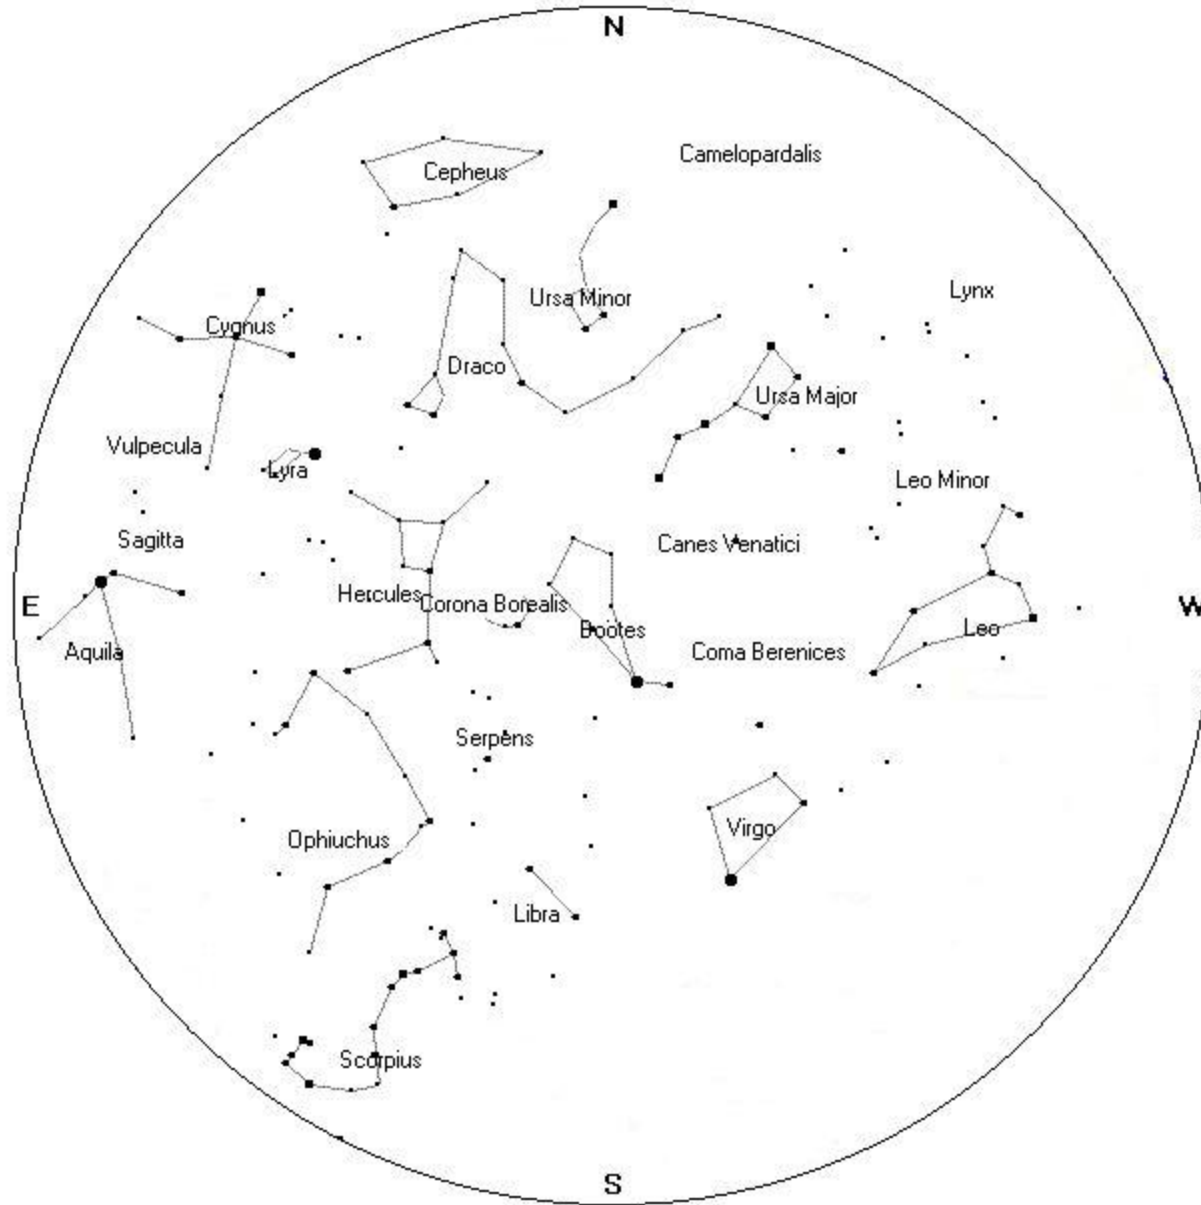

NHAC Observation Challenge - June

Object	Seen	Common Name	Type	AL Club	Action	RA	Dec	Naked Eye	Binocular	Telescope
Bootes			Constellation	Constellations	Sketch			X		
M 10			Globular Cluster	Messier Messier Binoc	Locate and Sketch	16 h 57.1 m	- 04 ° 06 '		X	X
M 12			Globular Cluster	Messier Messier Binoc	Locate and Sketch	16 h 47.2 m	- 01 ° 57 '		X	X
M 13			Globular Cluster	Messier Messier Binoc	Locate and Sketch	16 h 41.7 m	+ 36 ° 28 '	X	X	X
Mizar & Alcor			Multiple Stars	Double Star	Locate and Sketch	13 h 23.9 m	+ 13 ° 24 '	X	X	
NGC 6520			Open Cluster	Deep Sky Binoc Herschel	Locate and Sketch	18 h 03.4 m	- 27 ° 54 '		X	X
NGC 6633			Open Cluster	Deep Sky Binoc Herschel	Locate and Sketch	18 h 27.7 m	+ 6 ° 34 '		X	X
NGC 6709			Open Cluster	Deep Sky Binoc	Locate and Sketch	18 h 51.5 m	+ 10 ° 21 '		X	X
Virgo			Constellation	Constellations	Sketch			X		
α Ursa Major		Dubhe	Star	none	Locate	11 03 43.6	+61 45 03	X		
ϵ Ursa Major		Alioth	Star	none	Locate	12 54 01.7	+55 57 35	X		
? Ursa Major		Alkaid	Star	none	Locate	13 47 32.3	+49 18 48	X		
M104		Sombrero Galaxy	Galaxy	Messier	Locate and Sketch	12 h 39.9 m	- 11 ° 37'			X

Name: _____

Date: _____

June – Whole Sky Chart

June – Constellation Maps

BOOTES

HERCULES

OPHIUCHUS

URSA MAJOR