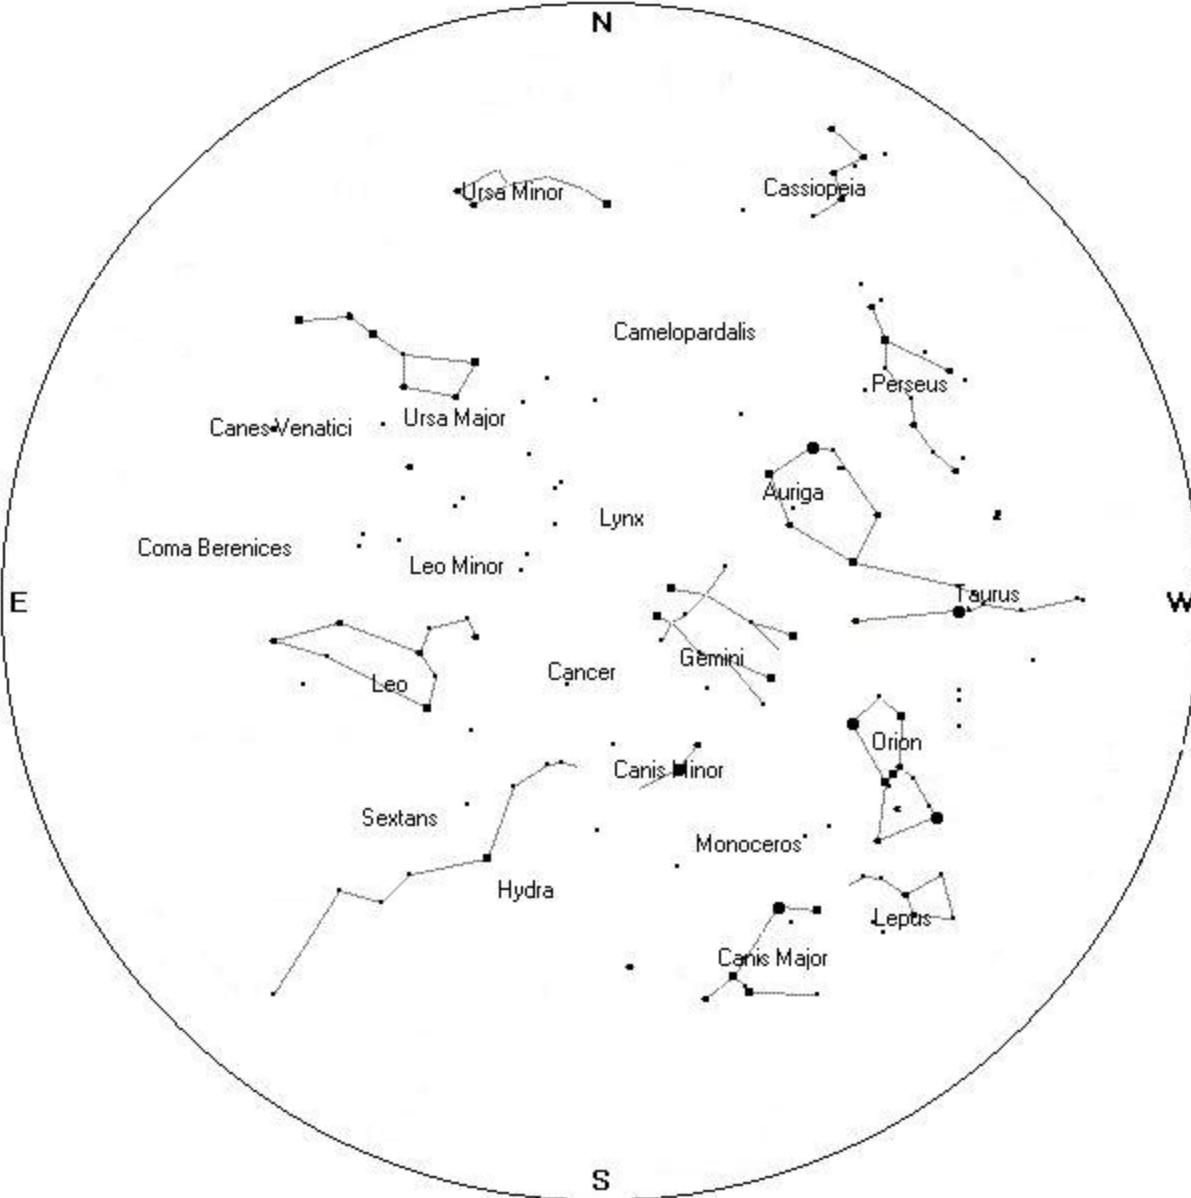

# NHAC Observation Challenge - March

Object	Seen	Common Name	Type	AL Club	Action	RA	Dec	Naked Eye	Binocular	Telescope
Gemini			Constellation	Constellations	Sketch			X		
Lynx			Constellation	Constellations	Sketch			X		
M 46			Open Cluster	Messier Messier Binoc	Locate and Sketch	07 h 41.8 m	- 14 ° 49 '	X	X	X
M 47			Open Cluster	Messier Messier Binoc	Locate and Sketch	07 h 36.6 m	- 14 ° 30 '	X	X	X
M 93			Open Cluster	Messier Messier Binoc	Locate and Sketch	07 h 44.6 m	- 23 ° 52 '		X	X
NGC 2264			Open Cluster	Deep Sky Binoc Herschel	Locate and Sketch	06 h 41.1 m	+ 09 ° 53 '		X	X
NGC 2281			Open Cluster	Deep Sky Binoc Herschel	Locate and Sketch	06 h 49.3 m	+ 41 ° 04 '		X	X
NGC 2301			Open Cluster	Deep Sky Binoc Herschel	Locate and Sketch	06 h 51.8 m	+ 00 ° 28 '		X	X
a Canis Major		Sirius	Star	none	Locate	06 45 8.9	-16 42 58	X		
d Canis Major		Al Wazor	Star	none	Locate	07 08 23.4	-26 23 35	X		
e Canis Major		Adhara	Star	none	Locate	06 58 37.5	-28 58 20	X		
M65, M66, and NGC 3628		Trio in Leo	Group of Galaxies	none	Locate and Sketch	11 h 19.8 m	+ 13 ° 18 '			X
NGC 2903			Galaxy	Herschel	Locate and Sketch	09 h 32.2 m	+ 21 ° 30'			X

# March – Whole Sky Chart