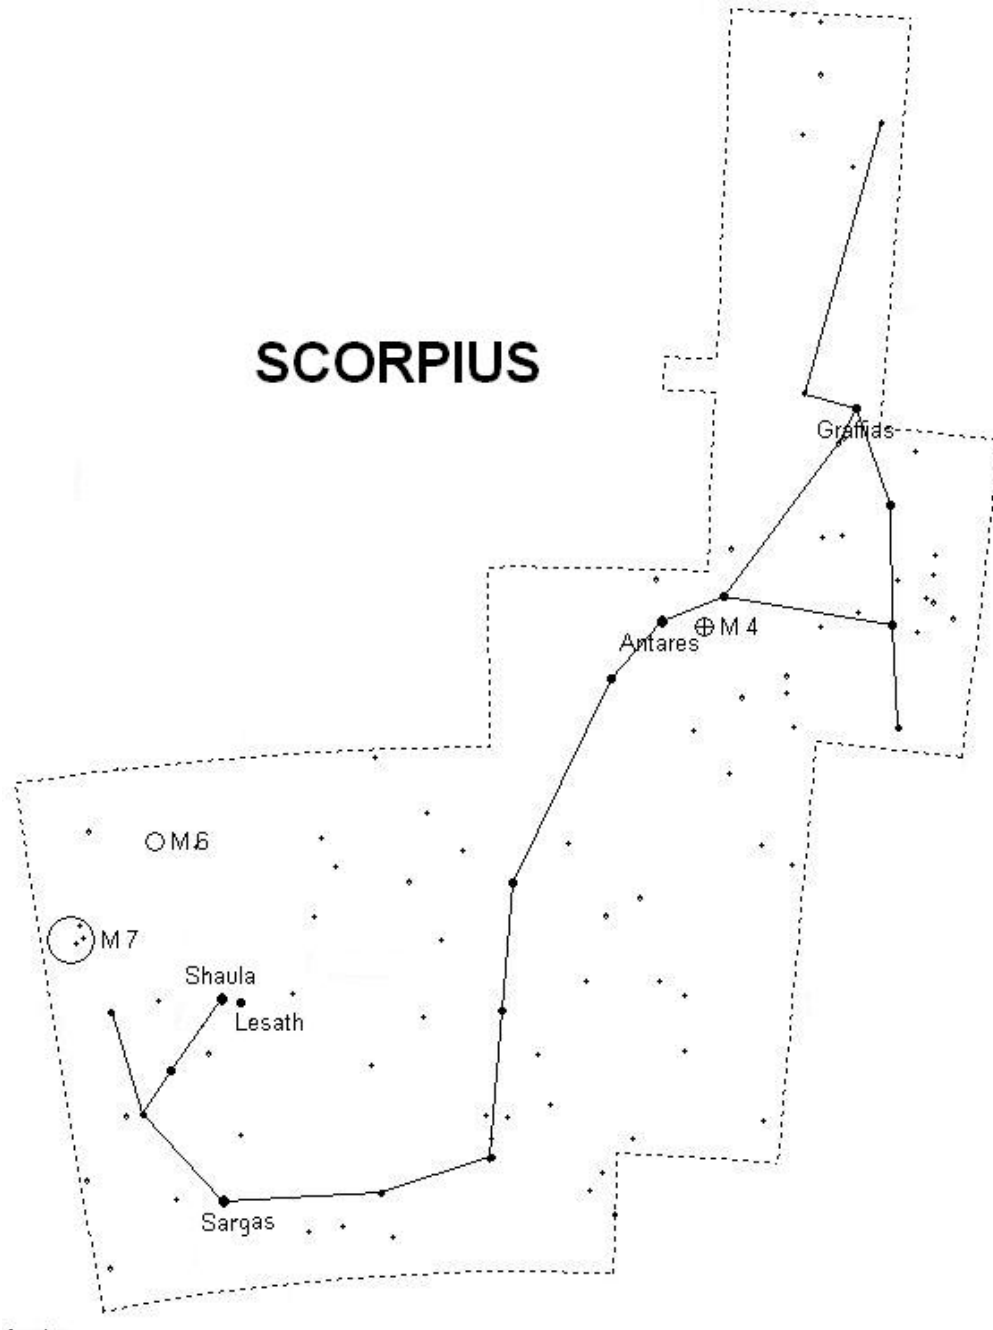

NHAC Observation Challenge - May

Object	Seen	Common Name	Type	AL Club	Action	RA	Dec	Naked Eye	Binocular	Telescope
Big Dipper			Asterism	none	Locate and Sketch	12 h 15.0 m	+ 57 ° 00 '	X		
M 3			Globular Cluster	Messier Messier Binoc	Locate and Sketch	13 h 42.2 m	+ 28 ° 23 '		X	X
M 4			Globular Cluster	Messier Messier Binoc	Locate and Sketch	16 h 23.6 m	- 26 ° 32 '		X	X
M 5			Globular Cluster	Messier Messier Binoc	Locate and Sketch	15 h 18.6 m	+ 05 ° 05 '		X	X
Mel 111		Coma Star Cluster	Open Cluster	Deep Sky Bin.	Locate and Sketch	12 h 25.0 m	+ 26 ° 00 '	X	X	
NGC 2527			Open Cluster	Deep Sky Binoc Herschel	Locate and Sketch	08 h 02.5 m	- 28 ° 11 '		X	X
NGC 2539			Open Cluster	Deep Sky Binoc Herschel	Locate and Sketch	08 h 10.7 m	- 12 ° 50 '		X	X
NGC 2571			Open Cluster	Deep Sky Binoc Herschel	Locate and Sketch	08 h 18.9 m	- 29 ° 44 '		X	X
Ursa Major			Constellation	Constellations	Sketch			X		
α Canis Minor		Procyon	Star	none	Locate	07 39 18.1	+05 13 30	X		
α Hydra		Alphard	Star	none	Locate	09 27 35.2	-08 39 31	X		
α Leo		Regulus	Star	none	Locate	10 08 22.3	+11 58 02	X		
NGC 4361			Planetary Nebulae	Herschel	Locate and Sketch	12 h 24.5 m	- 18 ° 47'			X

Name: _____

Date: _____

May – Whole Sky Chart

May – Constellation Maps

Canes Venatici

COMA BERENICES

Corvus

HYDRA

SCORPIUS

SERPENS

URSA MAJOR