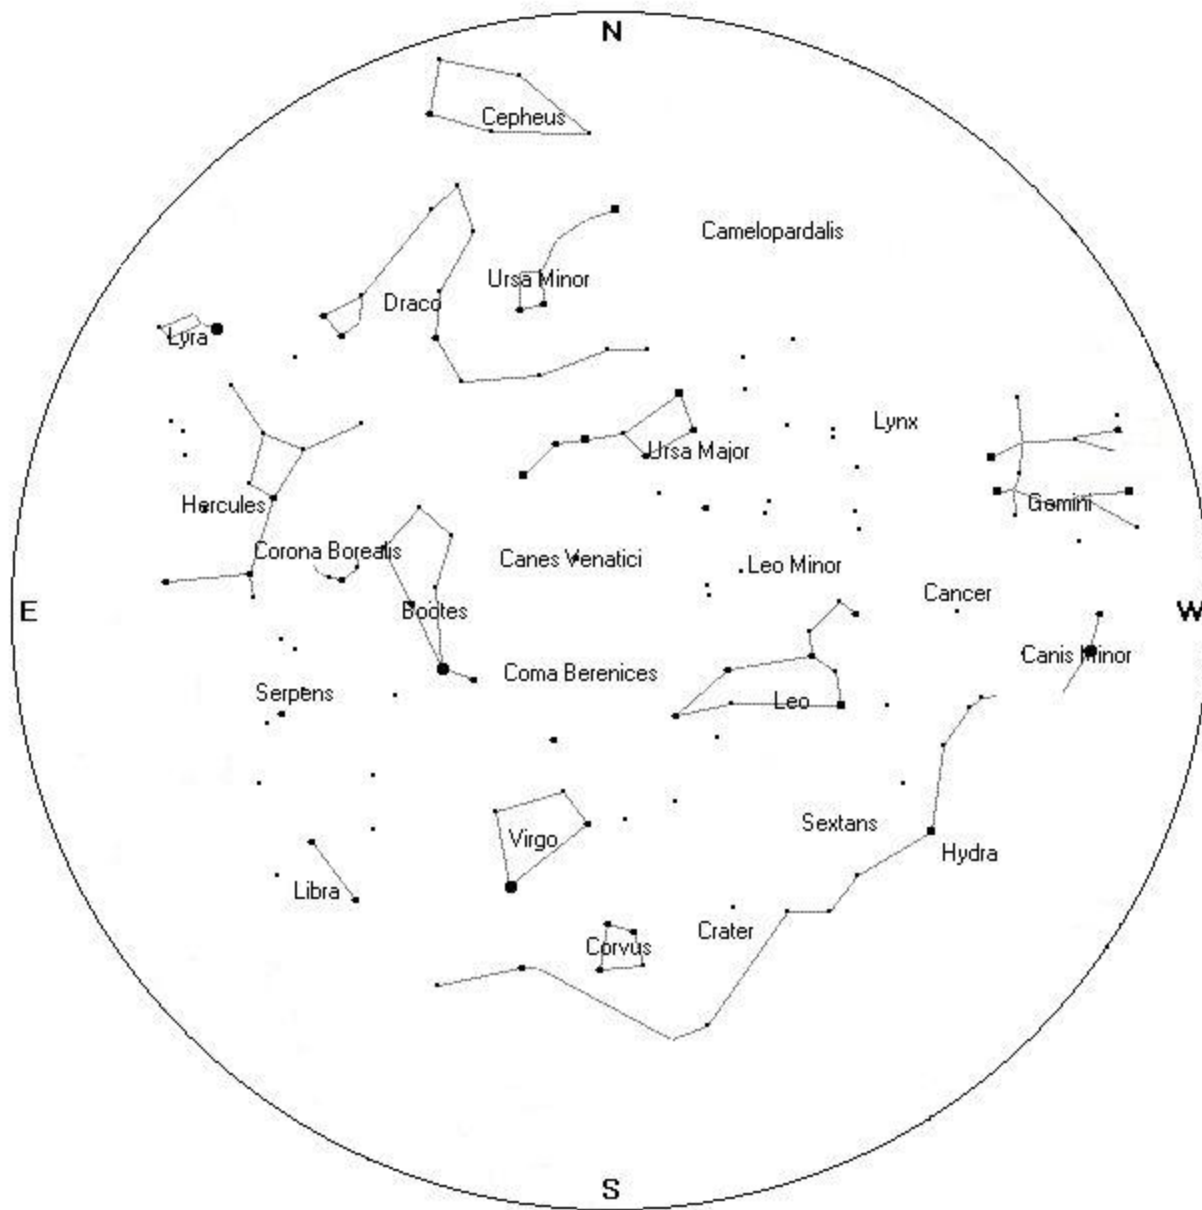

NHAC Observation Challenge - May

Object	Seen	Common Name	Type	AL Club	Action	RA	Dec	Naked Eye	Binocular	Telescope
Big Dipper			Asterism	none	Locate and Sketch	12 h 15.0 m	+ 57 ° 00 '	X		
M 3			Globular Cluster	Messier Messier Binoc	Locate and Sketch	13 h 42.2 m	+ 28 ° 23 '		X	X
M 4			Globular Cluster	Messier Messier Binoc	Locate and Sketch	16 h 23.6 m	- 26 ° 32 '		X	X
M 5			Globular Cluster	Messier Messier Binoc	Locate and Sketch	15 h 18.6 m	+ 05 ° 05 '		X	X
Mel 111		Coma Star Cluster	Open Cluster	Deep Sky Bin.	Locate and Sketch	12 h 25.0 m	+ 26 ° 00 '	X	X	
NGC 2527			Open Cluster	Deep Sky Binoc Herschel	Locate and Sketch	08 h 02.5 m	- 28 ° 11 '		X	X
NGC 2539			Open Cluster	Deep Sky Binoc Herschel	Locate and Sketch	08 h 10.7 m	- 12 ° 50 '		X	X
NGC 2571			Open Cluster	Deep Sky Binoc Herschel	Locate and Sketch	08 h 18.9 m	- 29 ° 44 '		X	X
Ursa Major			Constellation	Constellations	Sketch			X		
α Canis Minor		Procyon	Star	none	Locate	07 39 18.1	+05 13 30	X		
α Hydra		Alphard	Star	none	Locate	09 27 35.2	-08 39 31	X		
α Leo		Regulus	Star	none	Locate	10 08 22.3	+11 58 02	X		
NGC 4361			Planetary Nebulae	Herschel	Locate and Sketch	12 h 24.5 m	- 18 ° 47'			X

Name: _____

Date: _____

May – Whole Sky Chart

May – Constellation Maps

Canes Venatici

COMA BERENICES

Corvus

HYDRA

SCORPIUS

SERPENS

URSA MAJOR