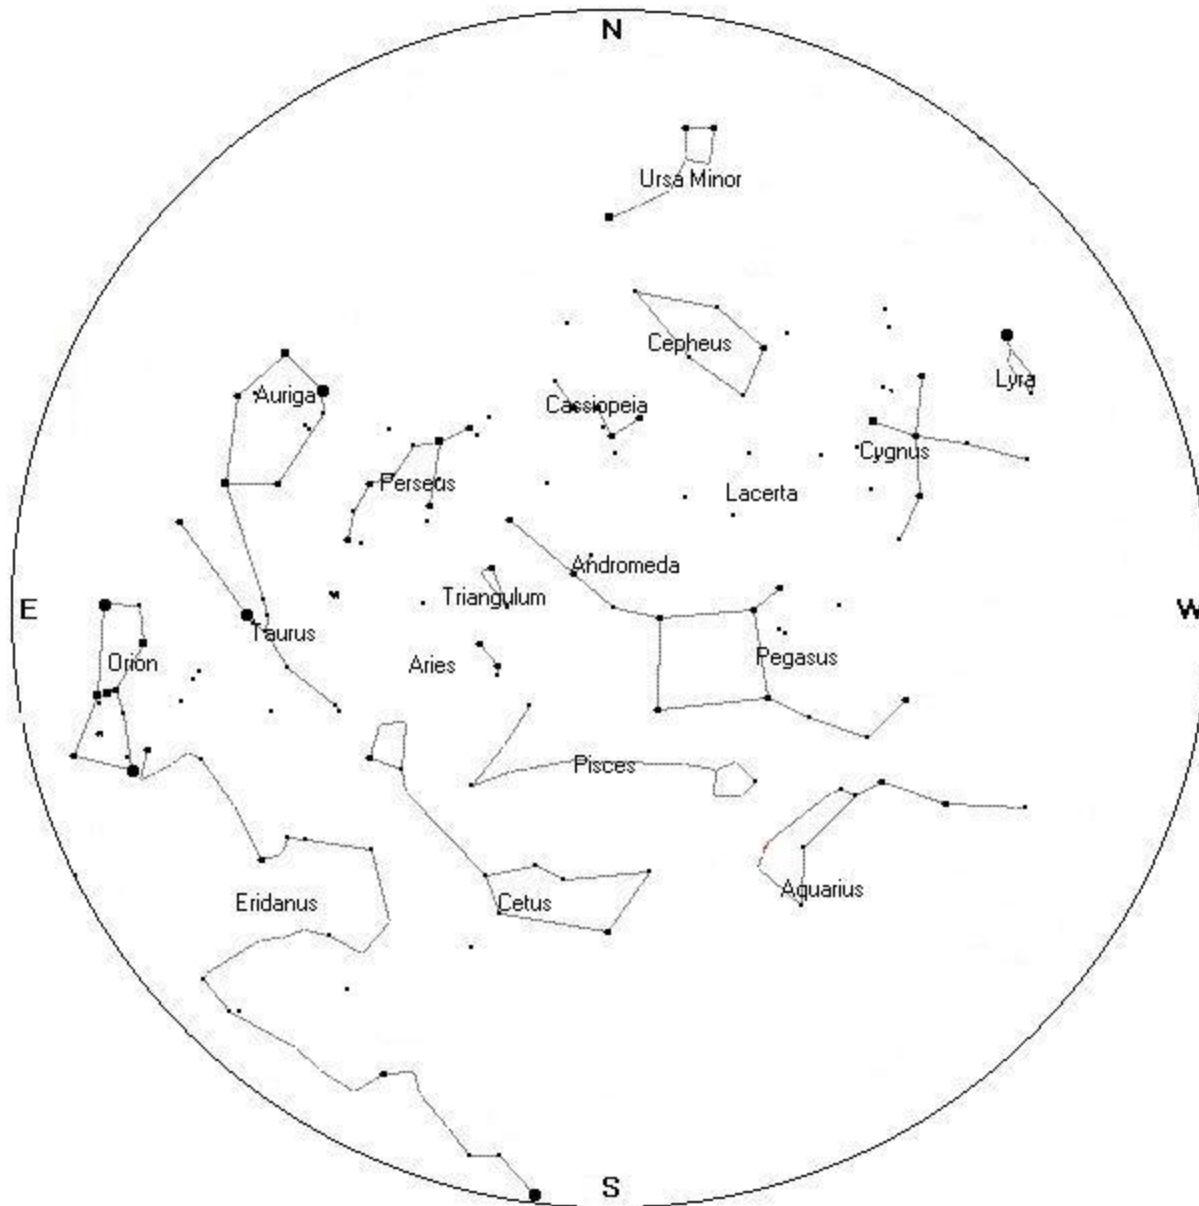

NHAC Observation Challenge - November

Object	Seen	Common Name	Type	AL Club	Action	RA	Dec	Naked Eye	Binocular	Telescope
Andromeda			Constellation	Constellations	Sketch			X		
Great Square of Pegasus			Asterism	none	Locate and Sketch	23 h 30.0 m	+ 22 ° 30 '	X		
M 103			Open Cluster	Messier Messier Binoc	Locate and Sketch	01 h 33.7 m	+ 60 ° 42 '		X	X
M 31		Andromeda	Galaxy	Messier Messier Binoc	Locate and Sketch	00 h 42.8 m	+ 41 ° 16 '		X	X
M 52			Open Cluster	Messier Messier Binoc	Locate and Sketch	23 h 24.2 m	+ 61 ° 35 '		X	X
NGC 129			Open Cluster	Deep Sky Binoc Herschel	Locate and Sketch	00 h 29.9 m	+ 60 ° 14 '		X	X
NGC 253		Sculptor Galaxy	Galaxy	Deep Sky Binoc Caldwell Herschel	Locate and Sketch	00 h 47.6 m	- 25 ° 17 '		X	X
NGC 457		Phi Cas. Cluster	Open Cluster	Deep Sky Binoc Caldwell Herschel	Locate and Sketch	01 h 19.1 m	+ 58 ° 20 '		X	X
Pegasus			Constellation	Constellations	Sketch			X		
Alpha Aries		Hamal	Star	none	Locate	02 07 10.3	+23 27 45	X		
Alpha Perseus		Marphak	Star	none	Locate	03 24 19.3	+49 51 41	X		
Beta Cetus		Deneb Kaitos	Star	none	Locate	00 43 35.3	-17 59 12	X		

Name: _____

Date: _____

November – Whole Sky Chart

November – Constellation Maps

Hamal

Sheratan

Mesartim

ARIES